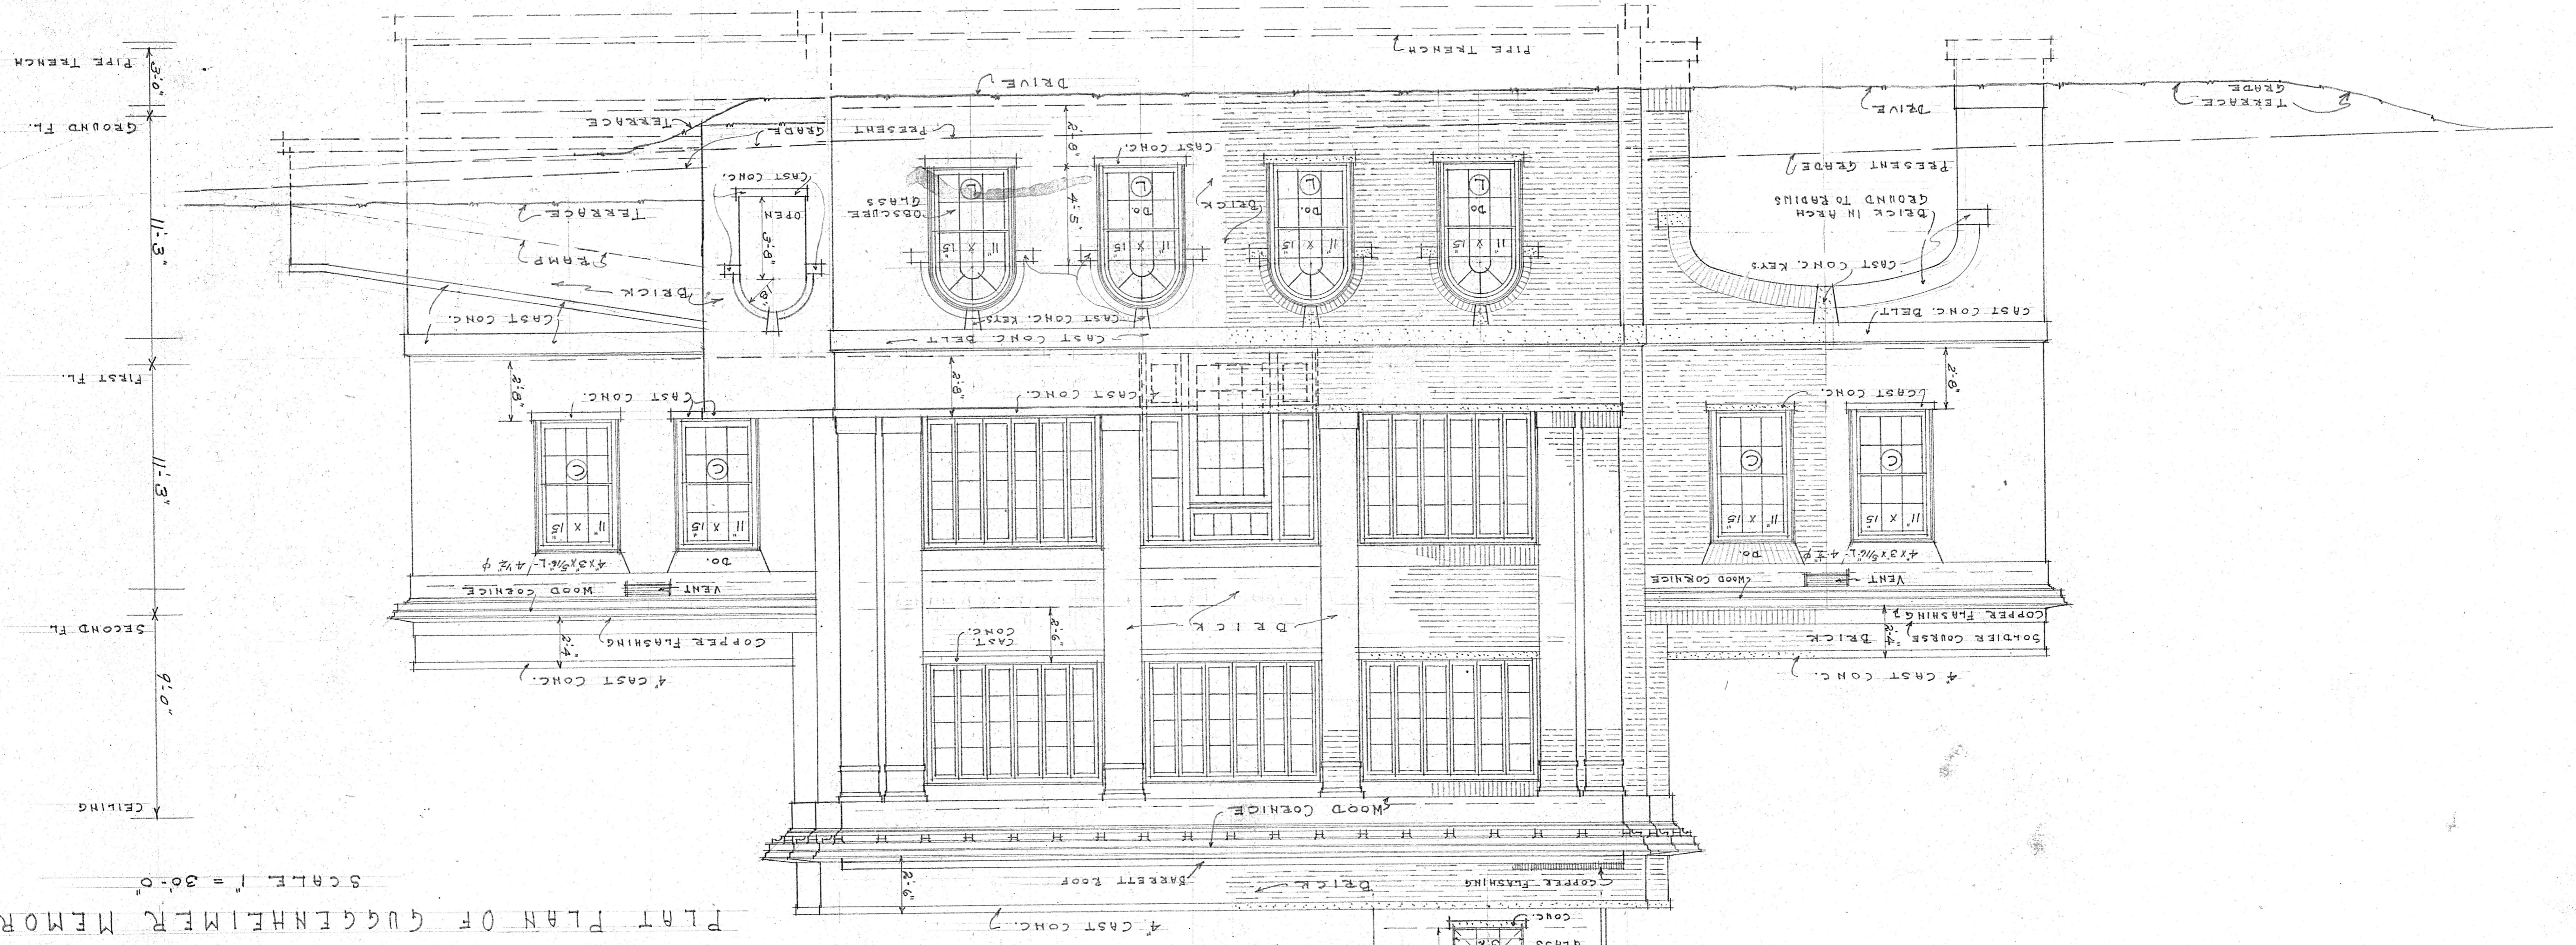

GUGGENHEIMER
 MEMORIAL HOSPITAL
 GRACE ST.
 LYNCHBURG, VIRGINIA.
 CLARK & CRONE,
 ARCHT E C T S
 LYNCHBURG - VA
 JULY 1930 COMM # 269 SHEET # 9

REAR OR SOUTH ELEVATION

SCALE 1/4" = 1'-0"

PLAT PLAN OF GUGGENHEIMER MEMORIAL HOSPITAL

SCALE 1" = 30'-0"