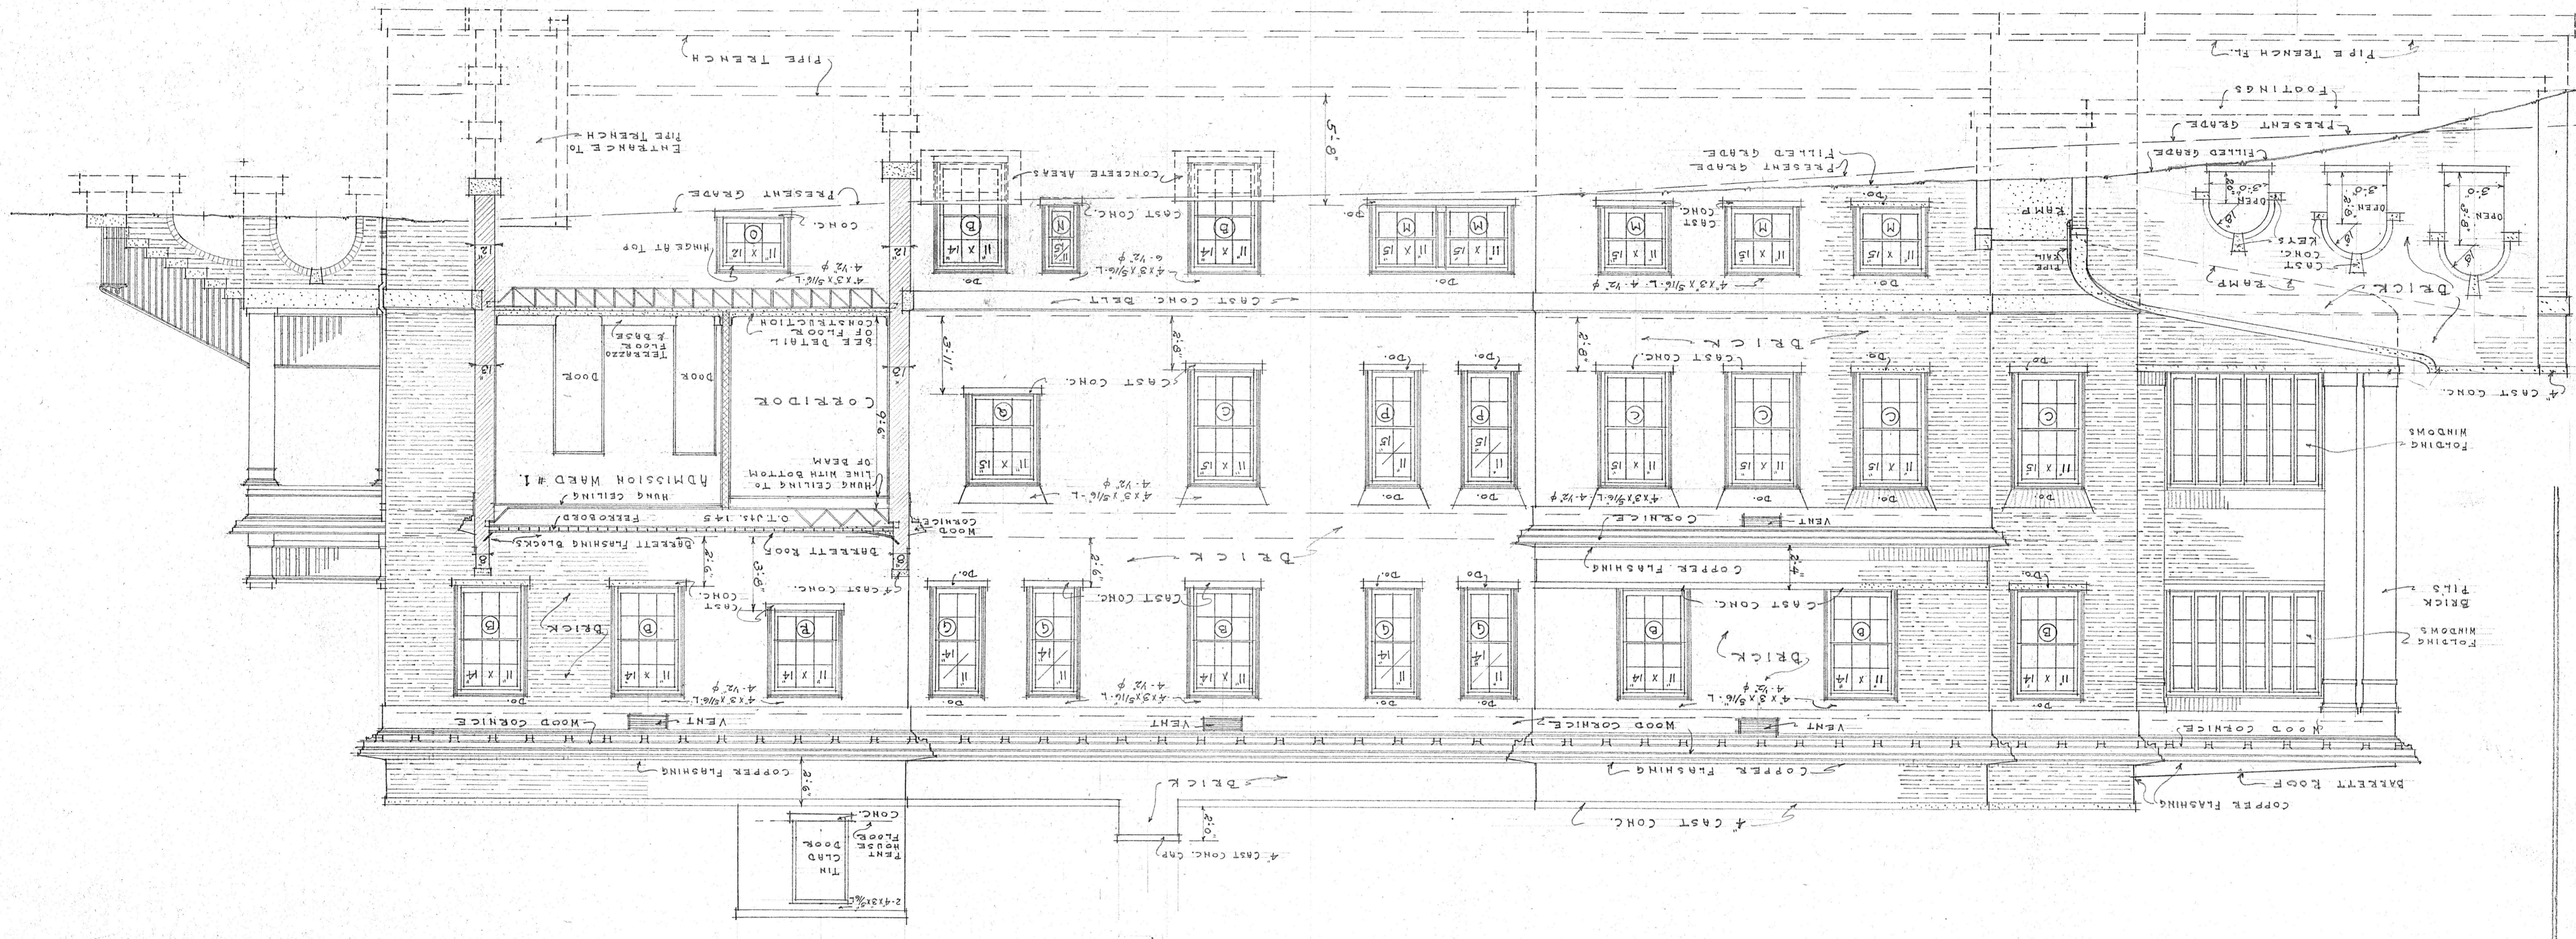

GUGGENHEIMER
 MEMORIAL HOSPITAL
 6 FACE ST
 LYNCHBURG, VIRGINIA
 CLARK & CROMBIE
 ARCHITECTS
 LYNCHBURG, VIRGINIA
 JULY 1930 COMM #269 SHEET # B

LEFT SIDE OR EAST ELEVATION
SCALE 1/4" = 1'-0"

NORTH ELEVATION OF
WING GIRLS WARD
SCALE 1/4" = 1'-0"

FULL SIZE & 3/8" SCALE OF TYPICAL DOUBLE HUNG WINDOWS