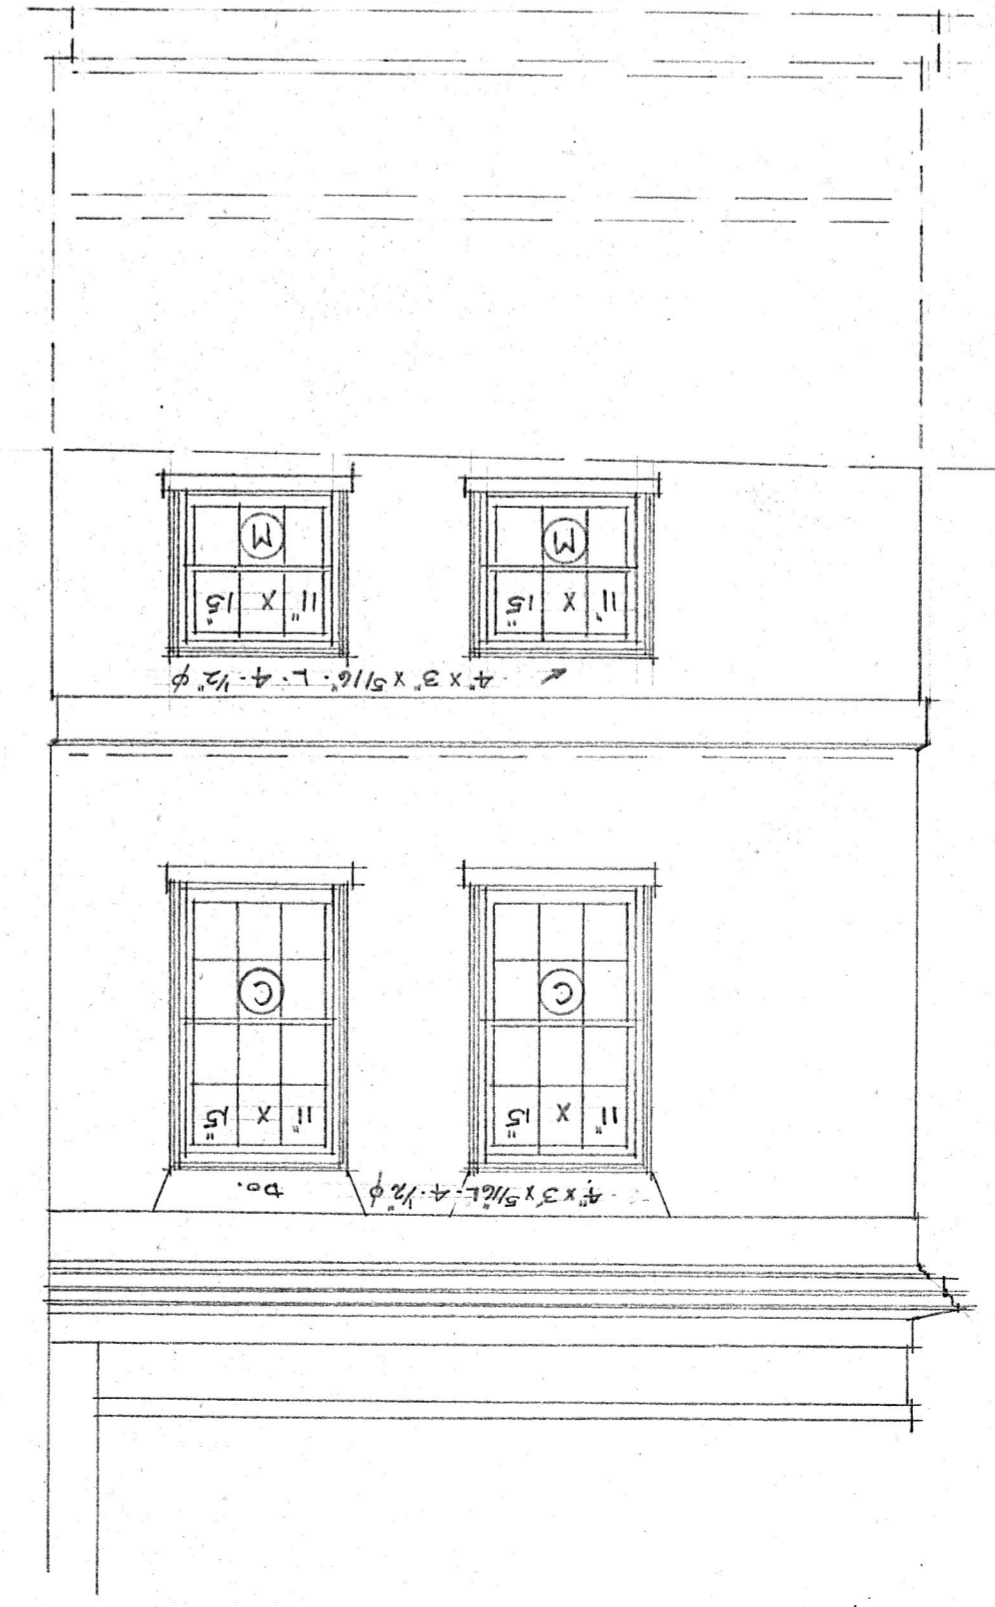

GUGGENHEIMER
 MEMORIAL HOSPITAL
 6 FACE ST
 LYNCHBURG, VIRGINIA
 CLARK & CROMBIE
 ARCHITECTS
 LYNCHBURG, VIRGINIA
 JULY 1930 COMM #269 SHEET # B

LEFT SIDE OR EAST ELEVATION
SCALE 1/4" = 1'-0"

NORTH ELEVATION OF
WING GIRLS WARD
SCALE 1/4" = 1'-0"

FULL SIZE & 3/8" SCALE OF TYPICAL DOUBLE HUNG WINDOWS