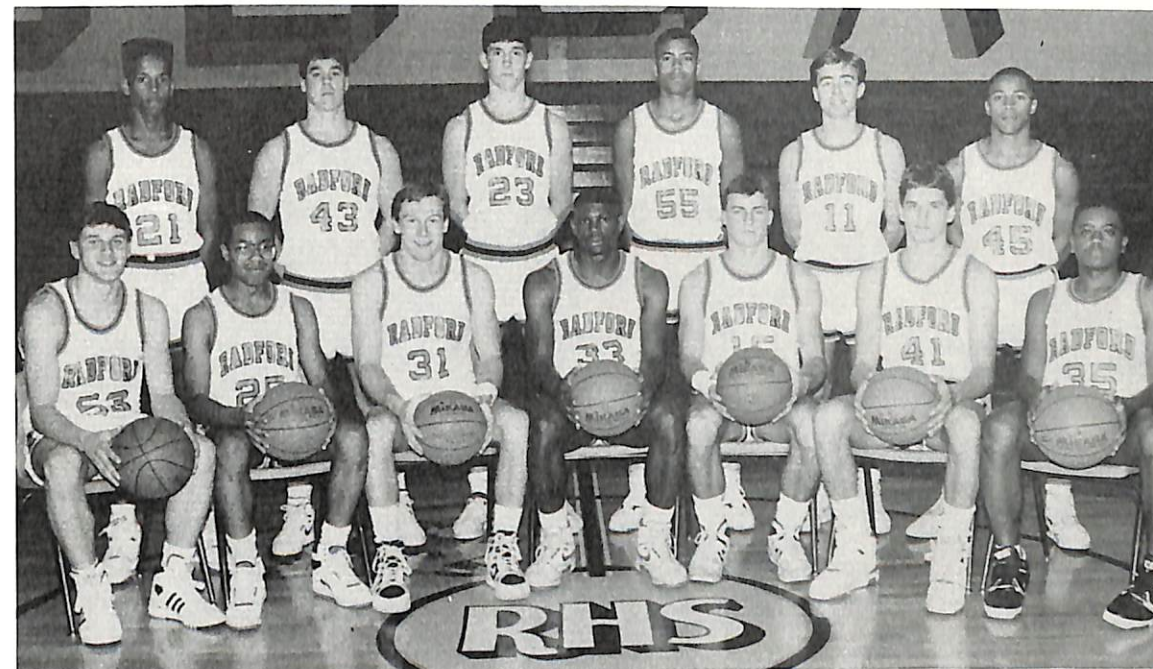

NEW RIVER DISTRICT CHAMPIONS

Boys' Basketball

Year	Tournament	Tournament Runner-up	Regular Season
1961	Blacksburg	Narrows	Blacksburg
1962	Blacksburg	Pulaski	Blacksburg
1963	Blacksburg	Narrows	Blacksburg
1964	Blacksburg	Narrows	Narrows
1965	Blacksburg	Pulaski	Blacksburg
1966	Narrows	Blacksburg	Blacksburg
1967	Blacksburg	George Wythe	Blacksburg
1968	Blacksburg	Pulaski	Blacksburg
1969	Blacksburg	Pulaski	Pulaski
1970	Radford	Pulaski	Pulaski
1971	Pulaski	Blacksburg	Pulaski
1972	Blacksburg	Dublin	Radford
1973	Blacksburg	Radford	Radford
1974	Blacksburg	Pulaski	Galax
1975	Galax	Blacksburg	Galax
1976	Blacksburg	Galax	Blacksburg
1977	Blacksburg	Carroll	Blacksburg
1978	Blacksburg	Galax	Galax
1979	Carroll	Blacksburg	Carroll
1980	Blacksburg	Narrows	Carroll
1981	Radford	Carroll	Carroll
1982	Radford	Blacksburg	Radford
1983	Radford	Blacksburg	Radford
1984	Radford	George Wythe	Radford
1985	George Wythe	Christiansburg	George Wythe
1986	Radford	George Wythe	George Wythe
1987	Radford	Giles	Radford
1988	Blacksburg	Radford	Radford
1989	Blacksburg	Christiansburg	Blacksburg

Program compiled and designed by The Radford Youth-in-Government Club

RADFORD BOBCATS