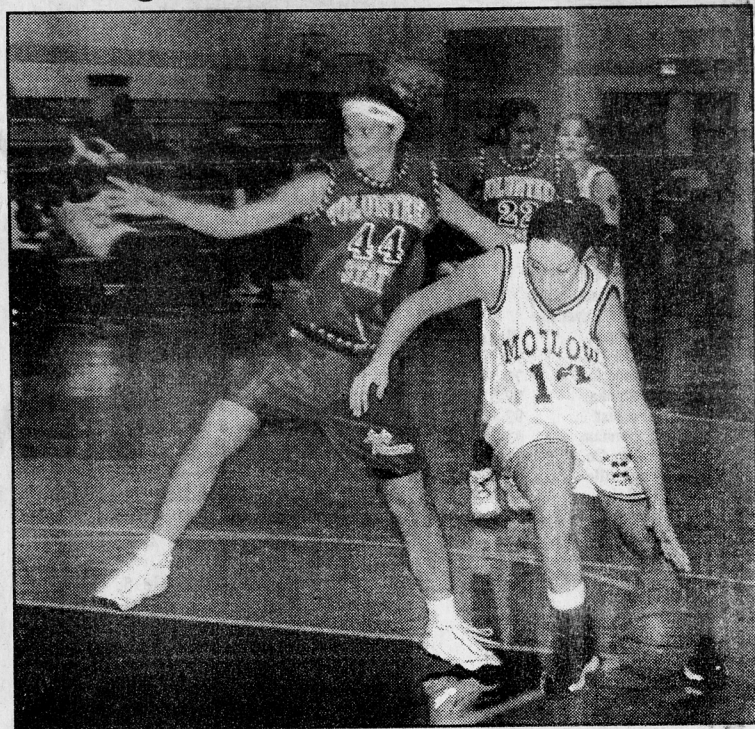

Driving the Lane

— Photo by Duane Graddy Jr.

Motlow State's Marie Harper (14) drives for 2 of her team-high 15 points past Vol State's Kara Cline in the Lady Bucks' win. ■

Make it three straight for Motlow's Lady Bucks

By DUANE GRADDY JR.
Sports Editor

MOORE CO. — Motlow's Lady Bucks welcomed in the new year with a 69-53 win over visiting Volunteer State Thursday at Copperweld Arena.

Bigger than the win itself, though, was the fact that it was the third straight win of the season for the Lady Bucks.

"I was very proud of them."

Jumping out early, the Lady Bucks, 6-10 after the win, were able to go to the break up by 11

at 35-24.

In the second half, Vol State could pull only as close as nine points as the Motlow women held the pedal to the floor.

Lady Buck post Marie Harper led the way for her side with 15 points. Andrea Patterson and Shelbyville graduate Chandra Gipson popped in 11 apiece for the Lady Bucks.

Post Mere McMillan and guard Netta Carter had seven points each for Motlow while Amy Tudor, Terri Henry and Josie Lowery managed six apiece.