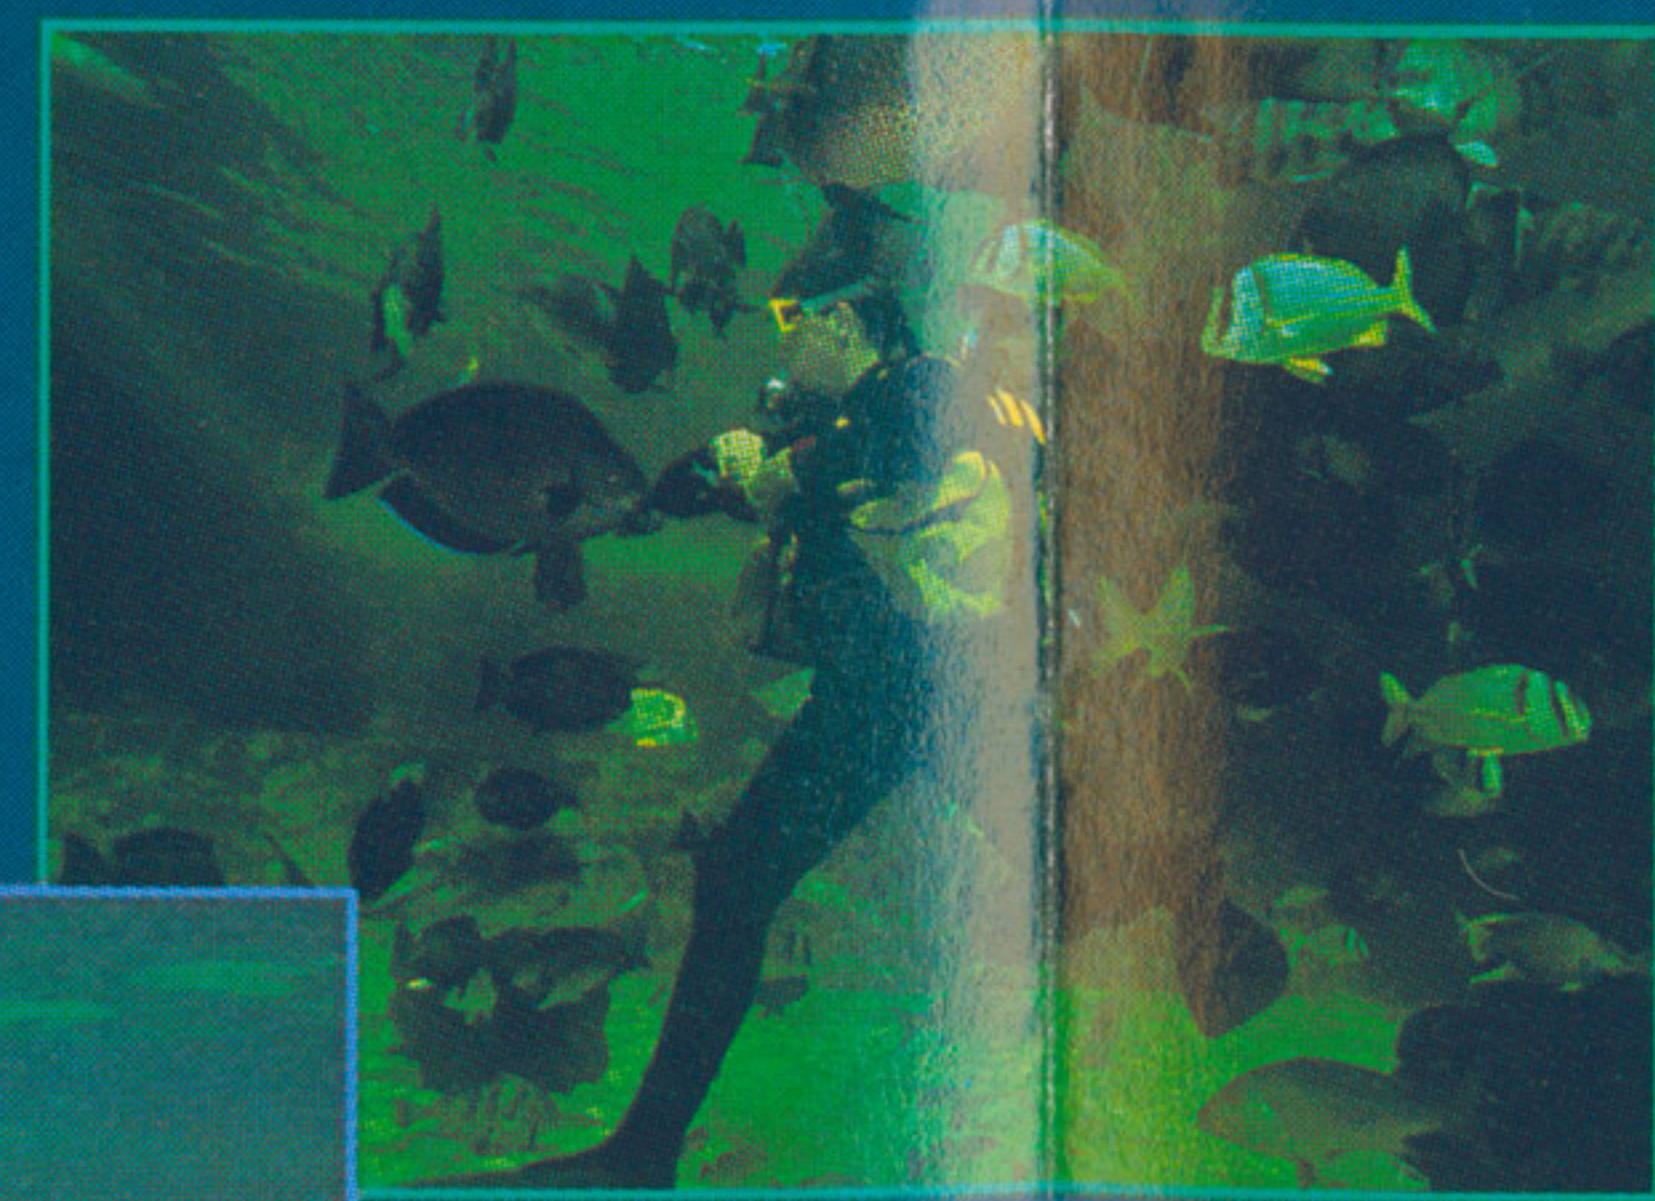

Discover the mysteries of a tropical reef, a rainbow colored world teeming with hundreds of tropical fish. Watch in amazement as our divers hand feed sharks, turtles and Moray eels in our Oceanarium.

Enjoy a unique underwater glimpse of the power, grace and beauty of our dolphin friends.