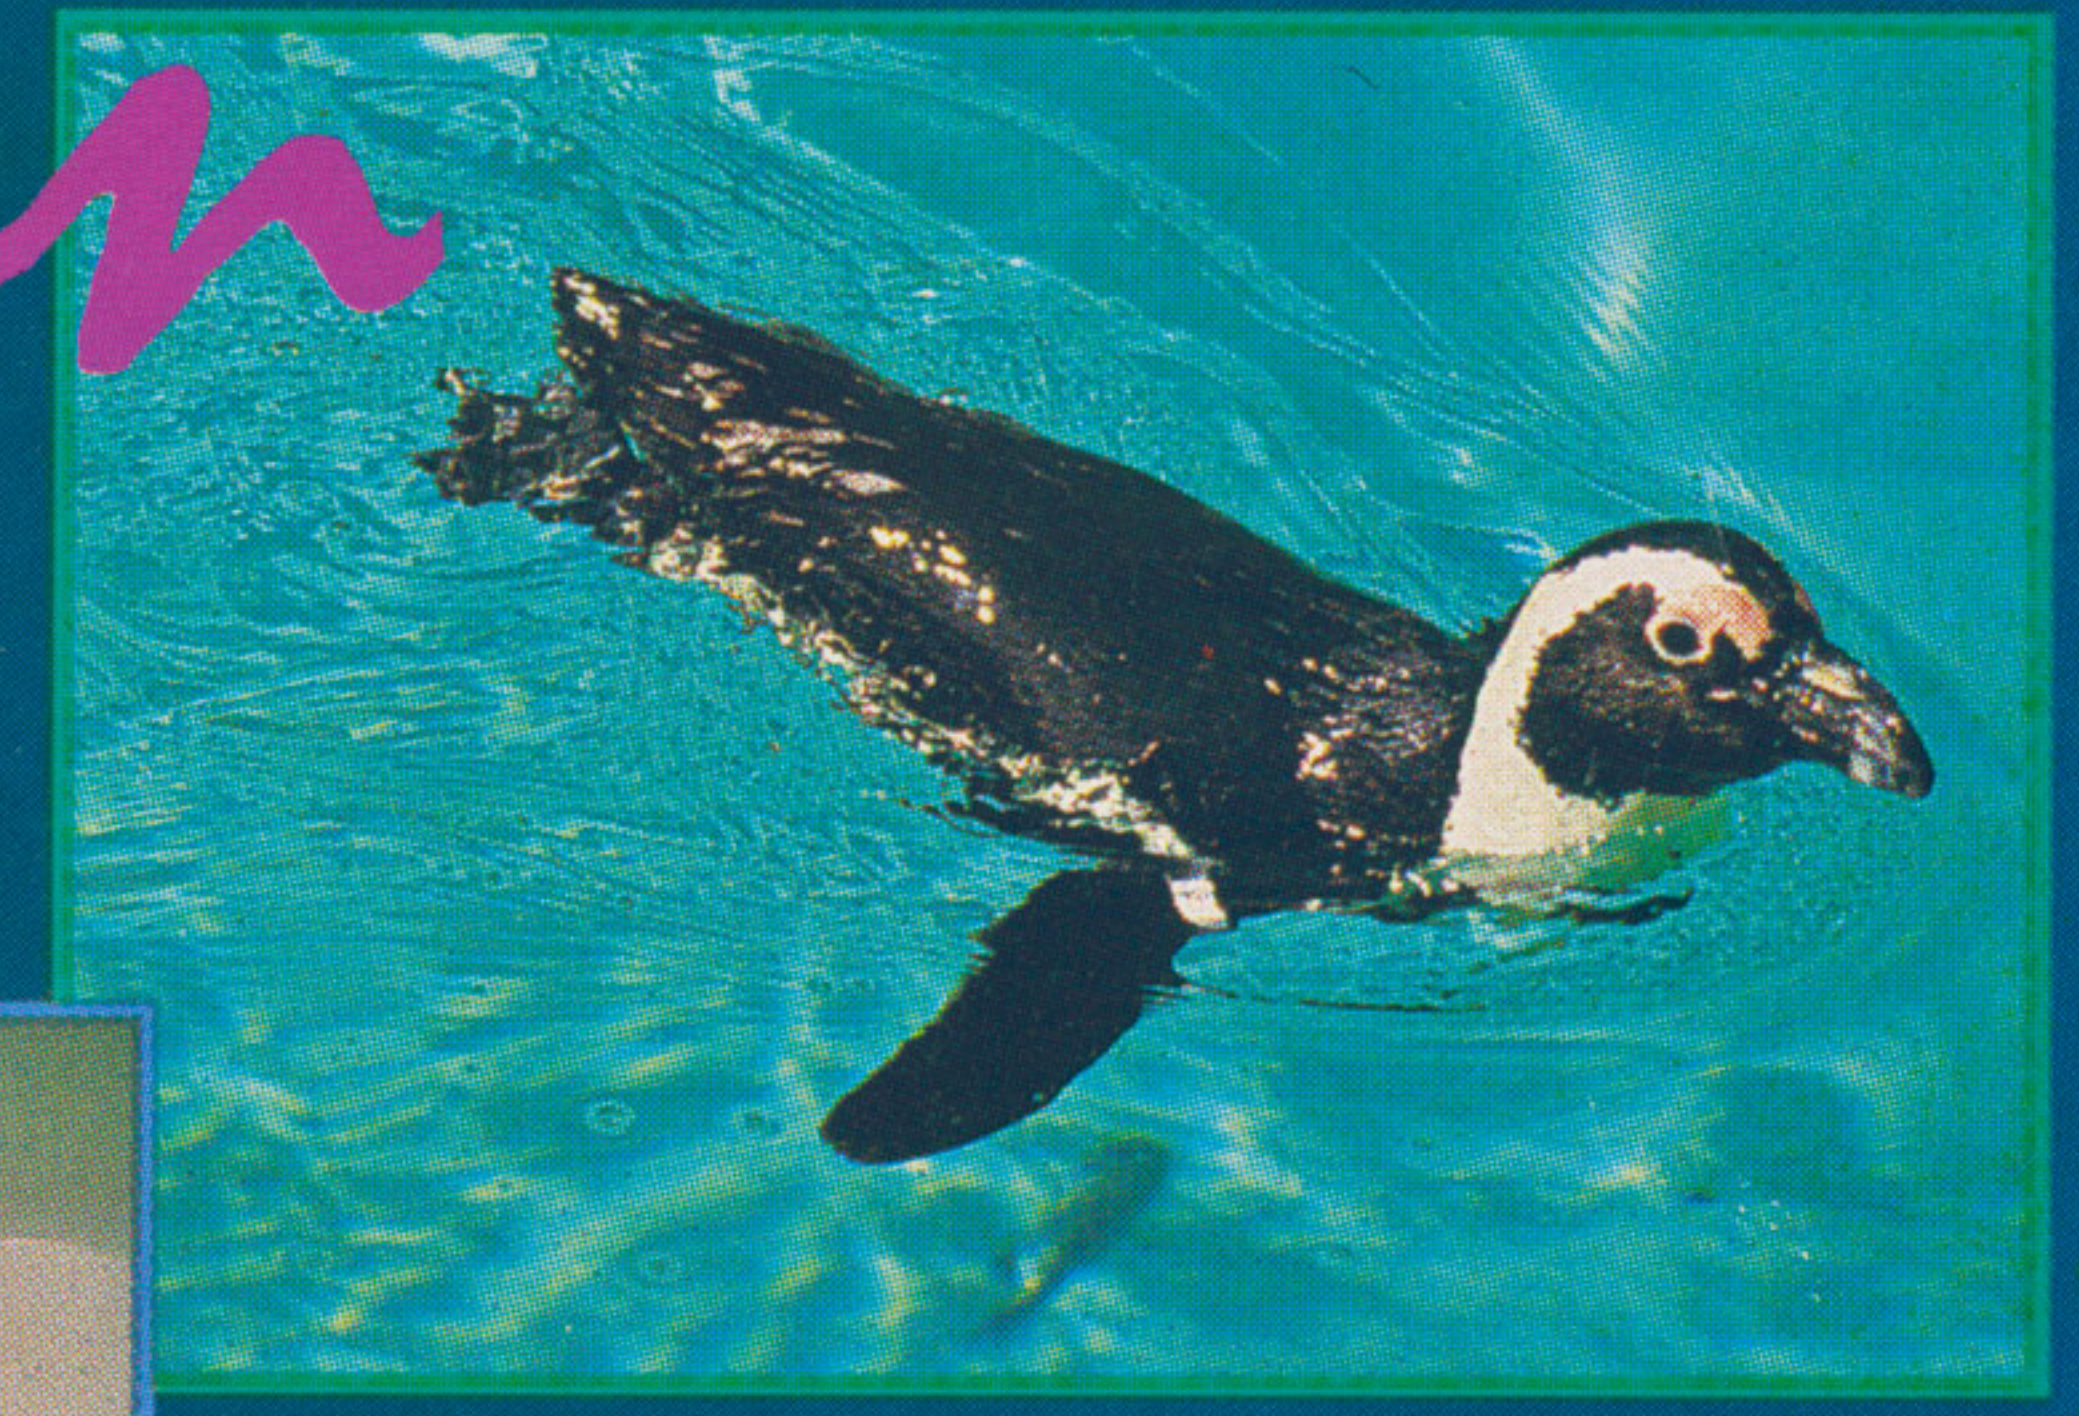

Thrills

See the thrilling World Champion **Great American High Dive Team!** Precision diving, comedy dives, fire dives and the daring high dive from Marineland's 85 foot tower. Shows run through the summer months.

Marineland[®] OF FLORIDA

The **Original Oceanfront Attraction!**

Marineland
IS...

Adventure

Discover the mysteries of a tropical reef, a rainbow colored world teeming with hundreds of tropical fish. Watch in amazement as our divers hand feed sharks, turtles and Moray eels in our Oceanarium.

Enjoy a unique underwater glimpse of the power, grace and beauty of our dolphin friends.

Excitement

From an extravaganza of jumps, corkscrew spins and tail walking to the incredible rocket jump 18 feet in the air, our shows will thrill and entertain the entire family. Shows are scheduled regularly so you won't miss the action!

Knowledge
Dolphin Showtimes

10:00 AM 11:40 AM 1:00 PM
2:30 PM 4:30 PM

Fun

Marineland has California sea lions on stage and penguins dressed for dinner...more to see and do than ever!

Learn fascinating facts about some of Nature's most exciting creatures and marvel at exotic sealife from the world over in our all new exhibit presented by the world famous Whitney Laboratory for Marine Biology.