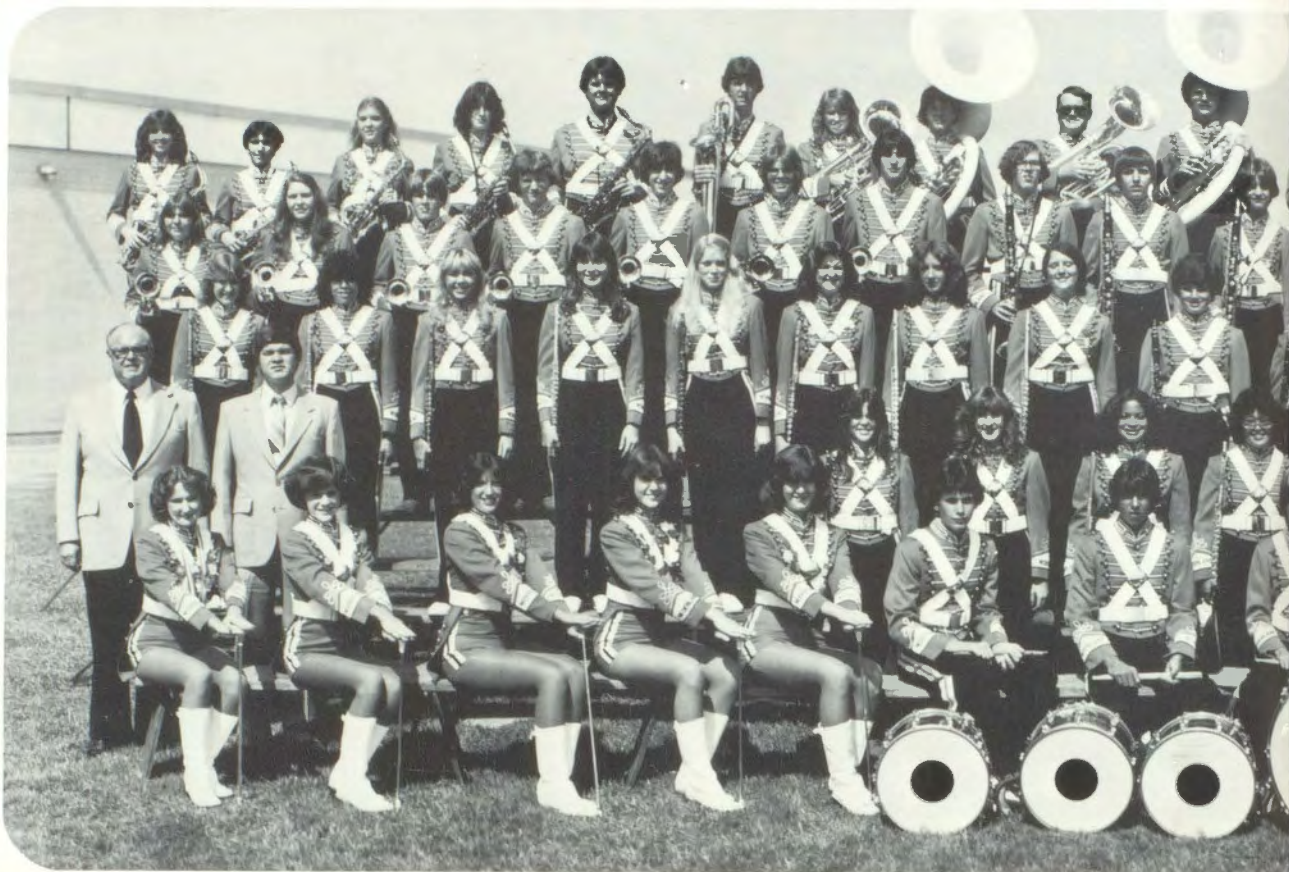

“The Song Remains

The 1981-1982 NHS Marching Band had another successful season. The “Golden Pride” earned many first division ratings this year in band contests. This includes the Sweepstakes award at Little Cypress-Mauriceville, which has been won by Nederland bands over 22 years.

The dedication of both the students and the directors is what made this year’s band the number one band in the area. The “Golden Pride” performed at the Pep Rallies, local parades, football games, contests, and the annual all-band concert.

This year’s marching band was led by the Goldenettes, who were; Drum Marjors, Andrea Clark and Angela Gonsoulin, Twirlers: Lori Sourdellia, Sandy Armand, Elizabeth Cummins, Kerry Gonzalez, Vicki Pelloat, Angela Funk, Rachel Hill, Lisa Kay, Renee Fontenot.

The Marching