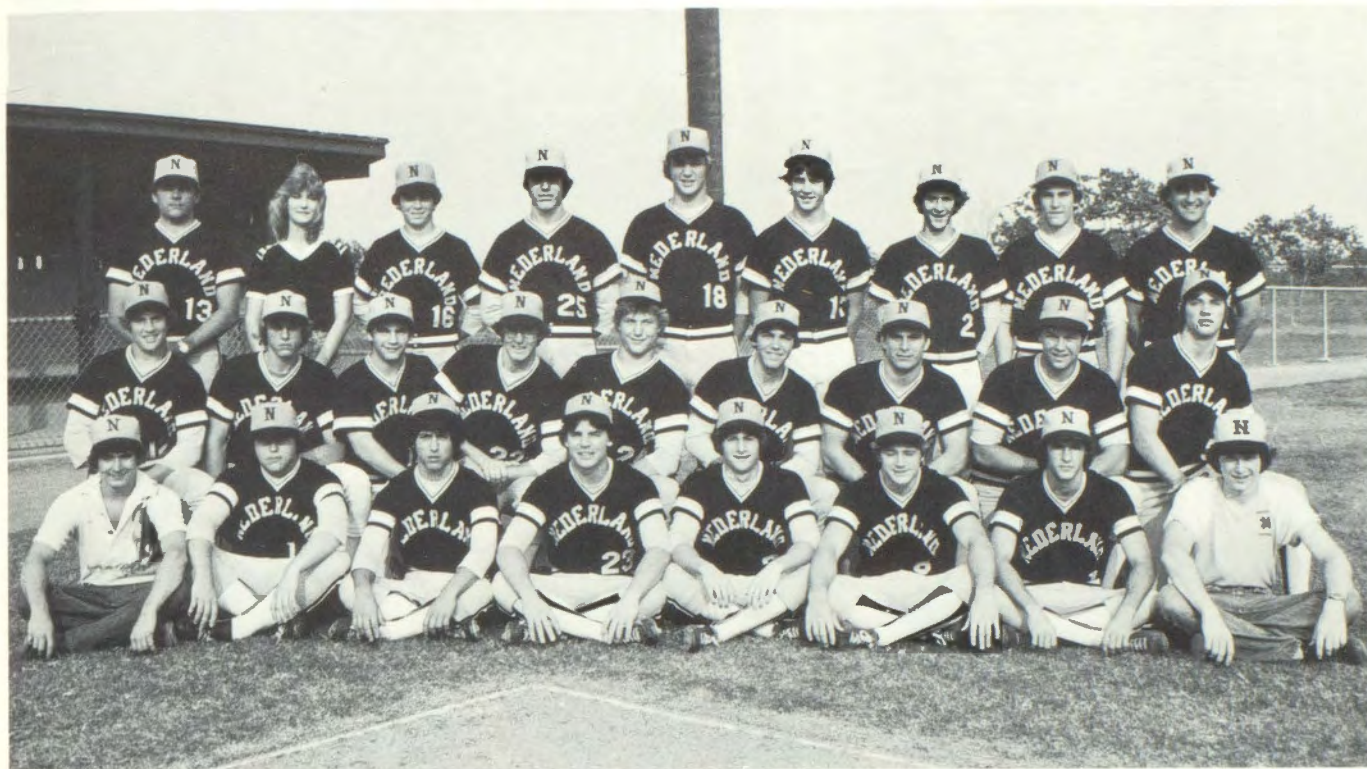

NHS VARSITY BASEBALL

Front, L to R: D. Johnson, E. Doucet, J. Escalvon, B. Rayborn, K. Champagne, M. Duhon, S. Stanley, T. Eubanks. Middle, L to R: T. Strange, B. Brouard, C. Williams, M. McFarland, C. R. Fisher, J. Gibson, J. Delahousaye, M. Richard, D. Newman. Back, L to R: Coach Lang, S. Allen, D. Wood, K. Brackin, D. Rhoden, B. Hardy, D. Branson, C. Anderson, and Coach Bean.