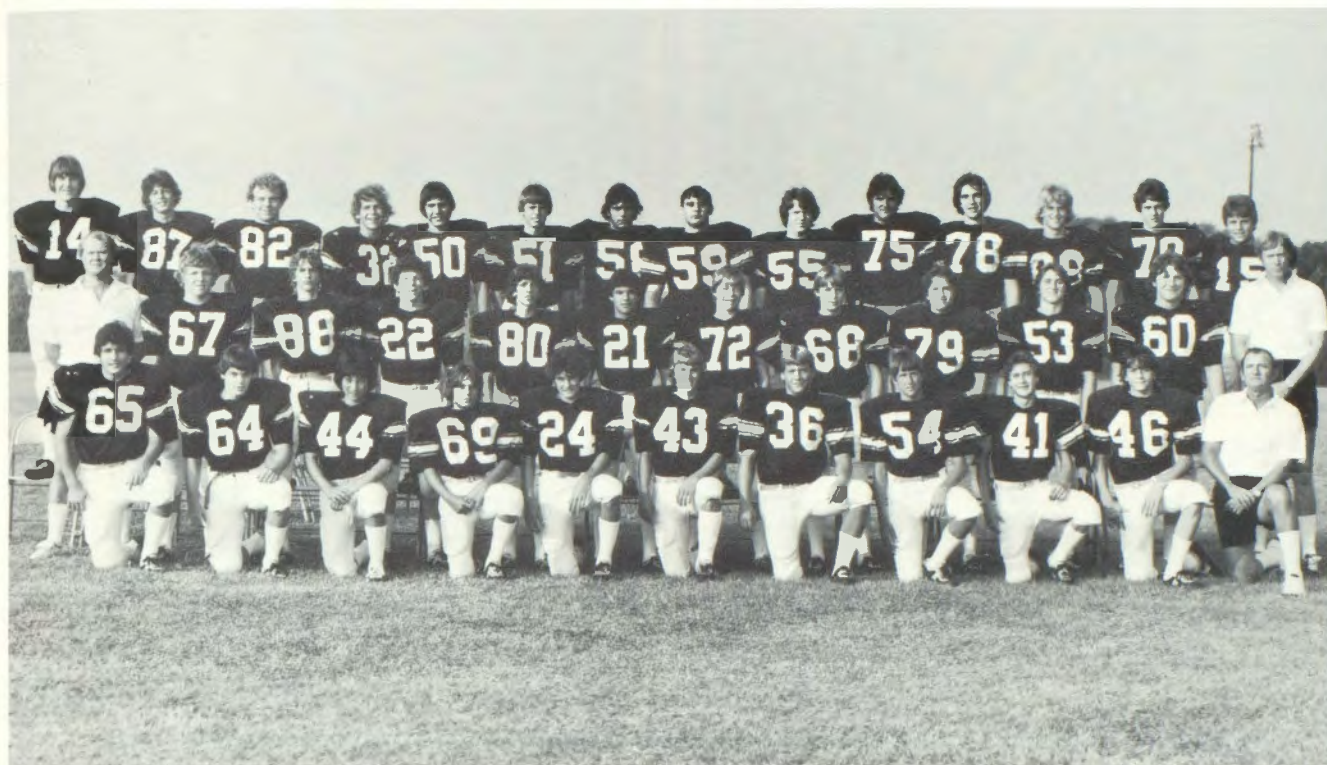

SOPHOMORE FOOTBALL

Front Row L to R: L. Sanchez, T. Noone, V. Rodriguez, R. Darby, J. Bass, G. Young, M. Richard, J. Branson, T. Hill, Coach Butler. Middle Row L to R: Coach Cotten, J. Stevens, K. McWilliams, H. Berliski, B. Chipman, M. Thompson, M. Ericson, J. Sudela, R. Ledesman, B. Fitzgerald, B. Cater, Coach Stunz. Back Row L to R: K. Brackin, J. Louviere, T. Dennis, J. Smith, D. Dial, P. Youngs, B. Pasterella, B. Rogers, B. Mayer, J. Fitch, A. James, C. Quinn, S. Caldwell, and J. Huff.