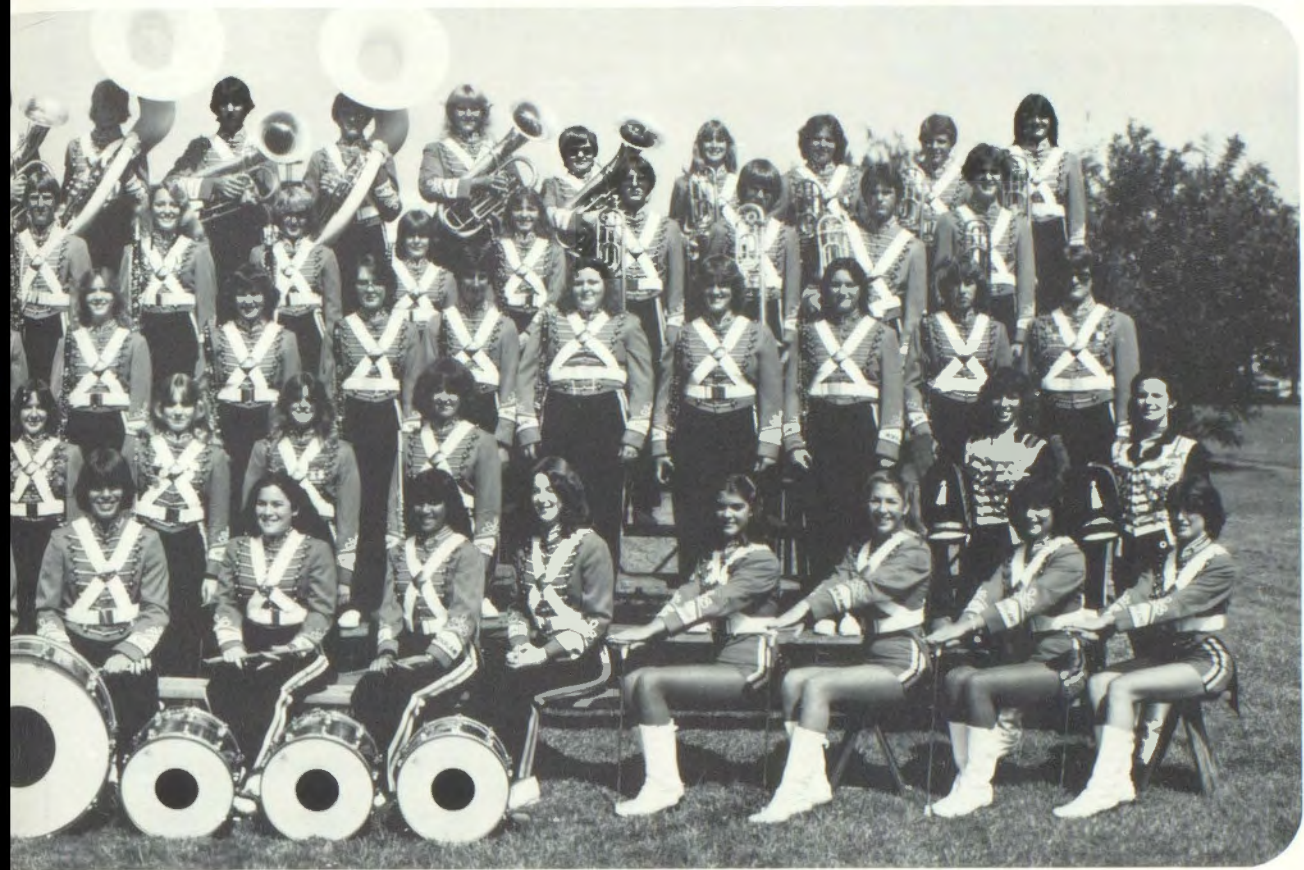

the Same”

Band