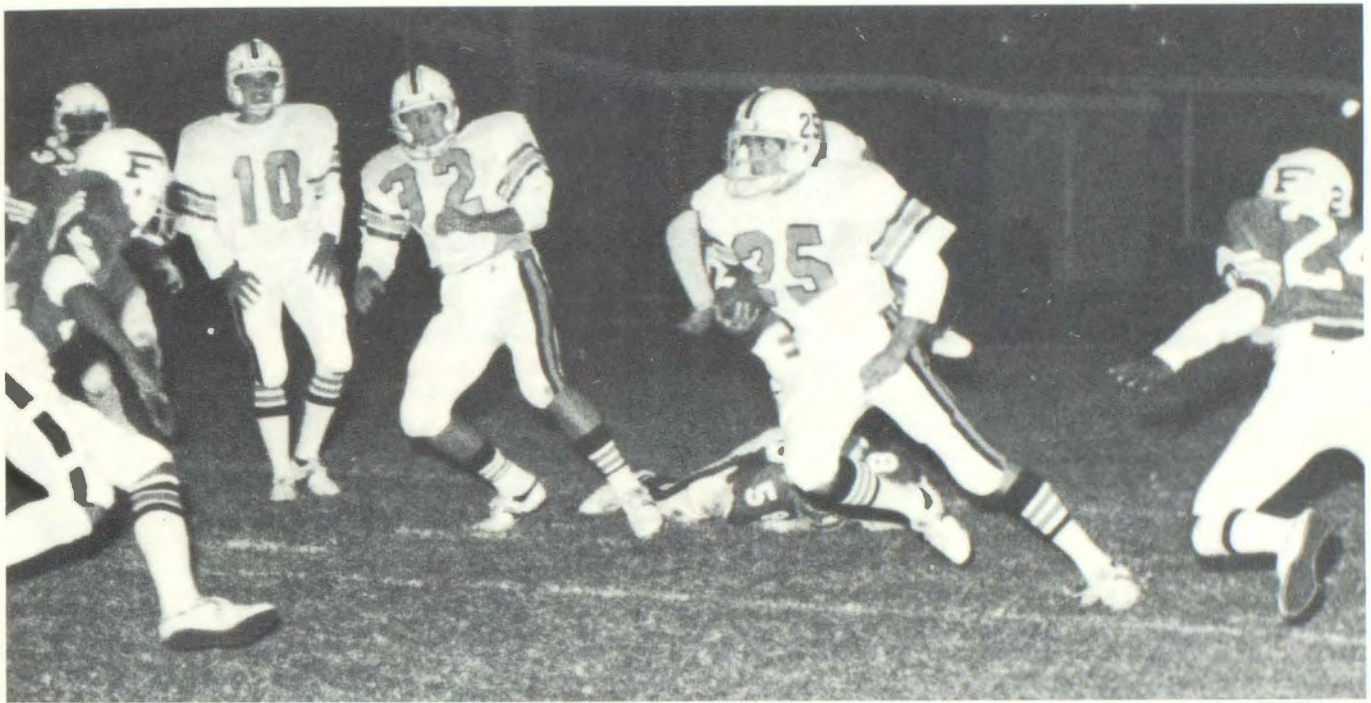

The 1981 Varsity Bulldogs posted a 5-5 record this season. The Bulldogs opened the year with a 26-13 win over the Little Cypress-Mauriceville Bears. They then fell to long time archrival the Port Neches-Groves Indians. The Bulldogs next took a 14-6 victory over the Beaumont-Chartron Pollard Cougars. One of the Bulldogs most exciting game came with a 21-16 victory over the Forest Park Trojans. They then suffered losses to the Lincoln Bumblebees and the Jasper Bulldogs. The Bulldogs then saw another victory over the French Buffalos 16-14. The Bulldogs most exciting game came with a Homecoming win over the Vidor Pirates. The game was won with a field goal in the last thirty seconds of the game. The Bulldogs finished the season on a sad note with losses to the Thomas Jefferson Yellow Jackets and the West Orange-Stark Mustangs. Five Bulldogs were named to the All-District teams. Named to the first team were John Svoboda — Center and Troy Strange — Punter. Names to the second team was Ray Rice — Lineman, John Svoboda was also named to the *Port Arthor News* and the *Beaumont Enterprise & Journal's* super teams.