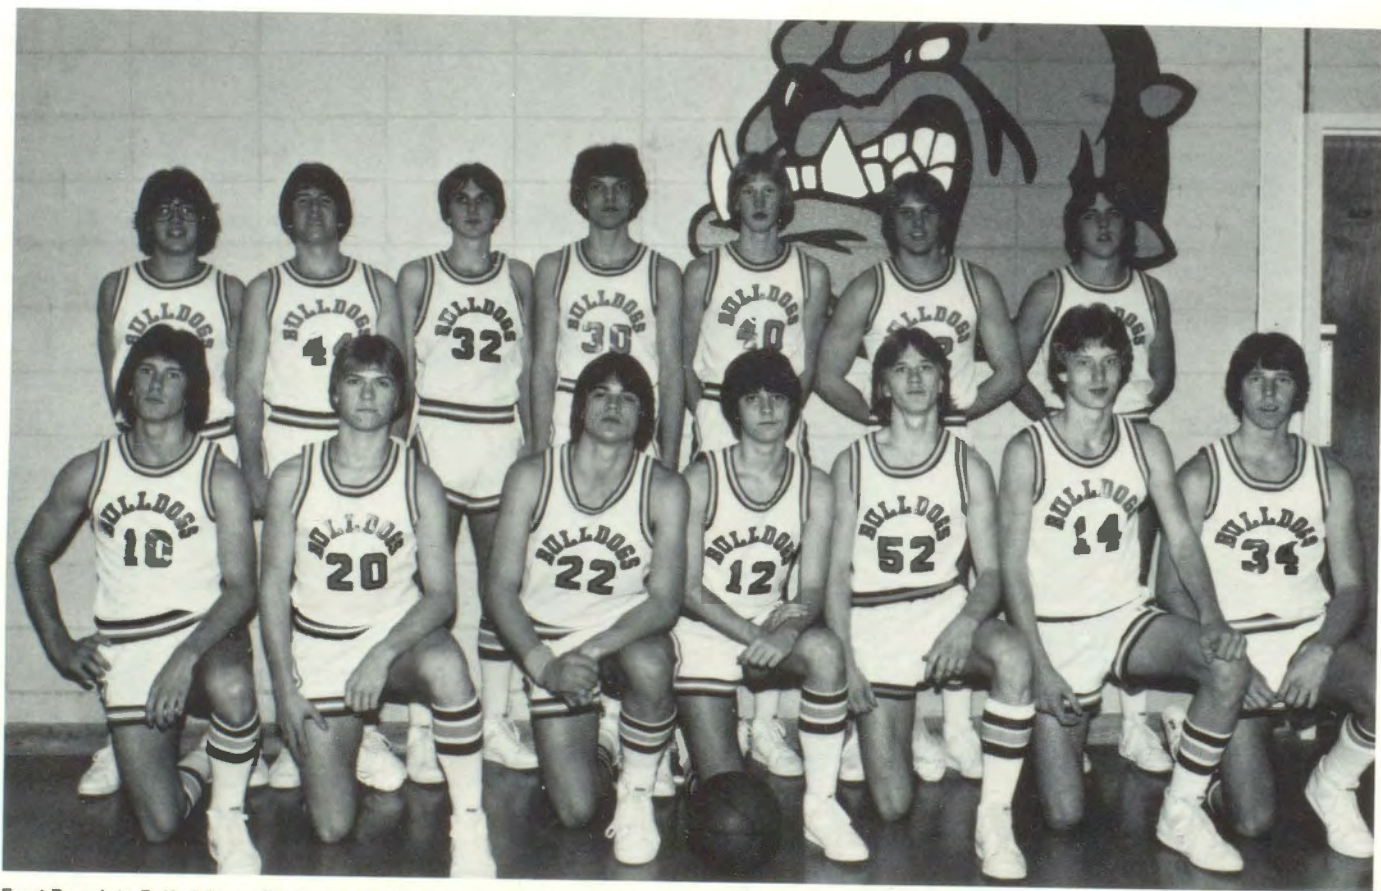

Varsity Basketball Goes "ONE ON ONE"

Front Row, L to R: K. Johnson, R. Lupton, J. Wiedenfeld, J. McBride, T. Hagood, S. Follis, G. Macon. Back, L. to R: B. Stark, M. Andrews, C. Ressler, K. Smith, J. Wallace, S. Ary, J. Morgan.