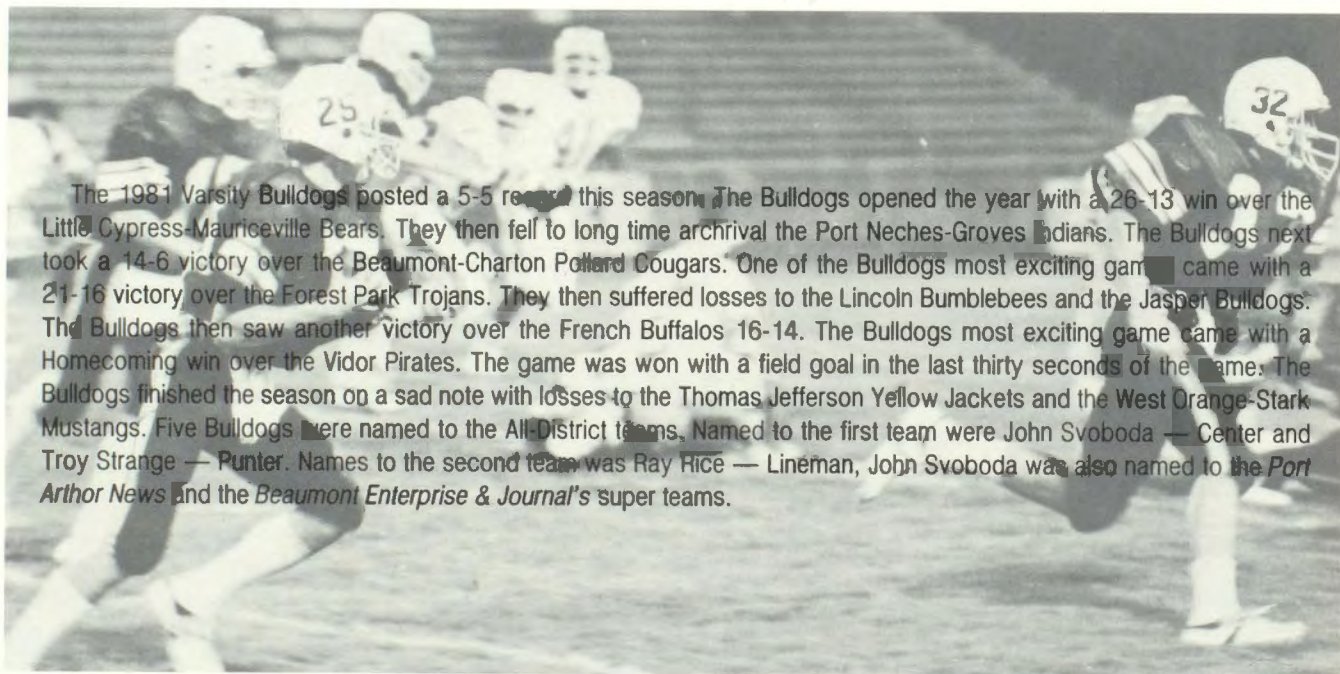

The 1981 Varsity Bulldogs posted a 5-5 record this season. The Bulldogs opened the year with a 26-13 win over the Little Cypress-Mauriceville Bears. They then fell to long time archrival the Port Neches-Groves Indians. The Bulldogs next took a 14-6 victory over the Beaumont-Chartron Pollard Cougars. One of the Bulldogs most exciting game came with a 21-16 victory over the Forest Park Trojans. They then suffered losses to the Lincoln Bumblebees and the Jasper Bulldogs. The Bulldogs then saw another victory over the French Buffalos 16-14. The Bulldogs most exciting game came with a Homecoming win over the Vidor Pirates. The game was won with a field goal in the last thirty seconds of the game. The Bulldogs finished the season on a sad note with losses to the Thomas Jefferson Yellow Jackets and the West Orange-Stark Mustangs. Five Bulldogs were named to the All-District teams. Named to the first team were John Svoboda — Center and Troy Strange — Punter. Names to the second team was Ray Rice — Lineman, John Svoboda was also named to the *Port Arthor News* and the *Beaumont Enterprise & Journal's* super teams.