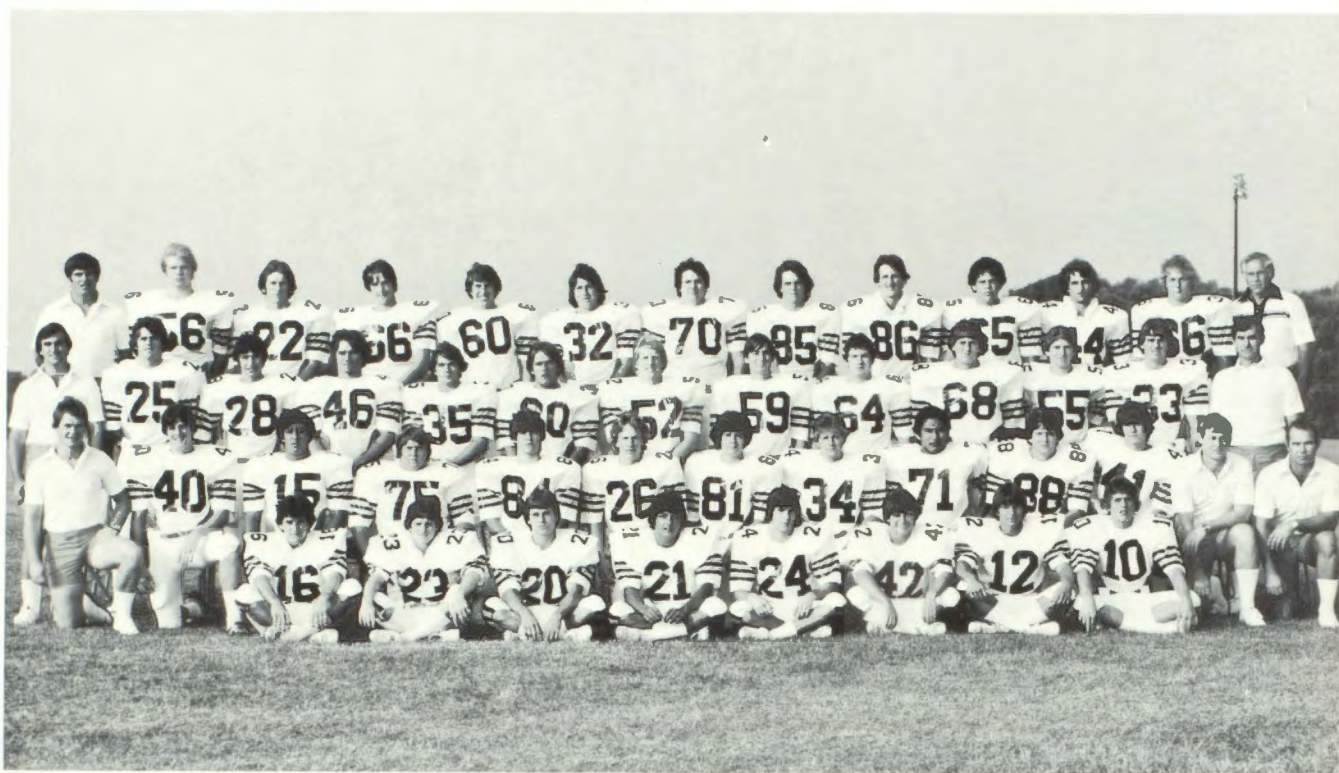

Varsity Football

Front L to R: K. Cabra, B. Rabalais, C. Simmons, R. Salenga, B. DeRouen, B. Harper, R. Smith, T. Strange. Kneeling: Coach Blayton, D. Reynolds, R. Ramariz, J. Calamia, G. Phelps, J. Krautz, W. DeVries, M. Duhon, E. Ellis, M. McFarland. Standing: D. Harper, L. Fontenot, M. Casto, B. Toups, K. Litchfeld, B. Jardel, A. Dixon, G. Gallander, K. Collazo, D. LaCour, D. Newman. Back Row L to R: J. Svoboda, K. Gillespie, M. Marshall, M. Becker, R. Rice, S. Tunnel, J. Newton, M. Byrd, K. Simon, C. Bass, C. R. Fisher.