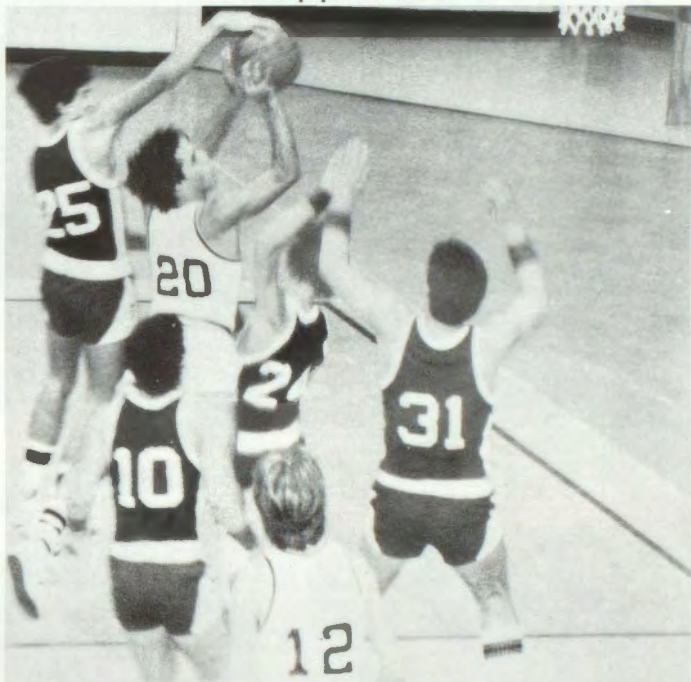

We are having technical difficulties . . .