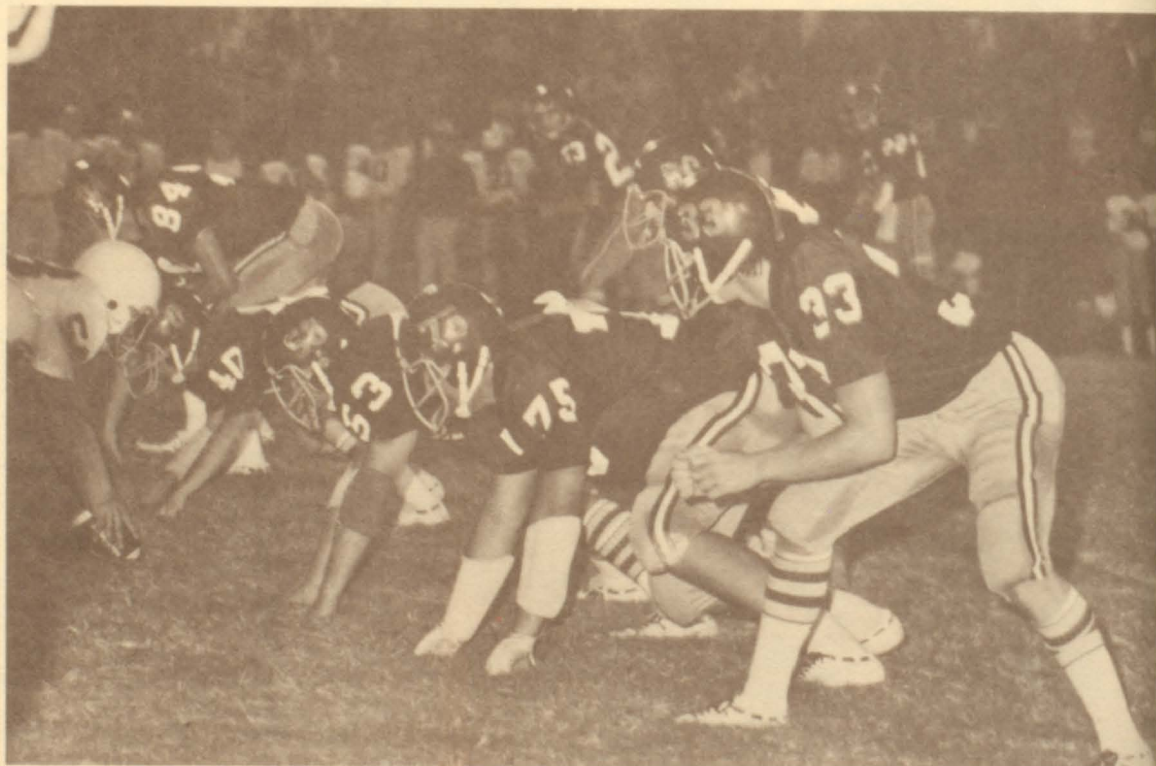

As expected this year, the 1976 Colonels did have a tough season. Having moved up a classification from last year, the season was full of thrills and disappointments. Different from the past, every game scheduled was detrimental to the team's standings. Nevertheless, the Colonels started out being recognized as the best football team in Crestwood's short history. The squad was composed of three five year veterans, many other impressive juniors and seniors, a few sophomores, and one freshmen. The high points of the season included an unexpected defeat over Riverwood, 14 to 0, and the winning of the WAGA-TV5 Team of the Week Award. The Colonels, led by captains Steve Hardy, Bill Landers, and Mike Johnson, ended the season with a 4 — 5 — 1 record. The awards of achievement went to Scooter Rainey, Outstanding Defensive Back; Mike Copeland, Outstanding Offensive Back; Steve Barrett, Outstanding Defensive Lineman; Hollis Barton, Outstanding Offensive Lineman; Bill Curry, Coaches Award; and Scooter Rainey, Most Valuable Player.