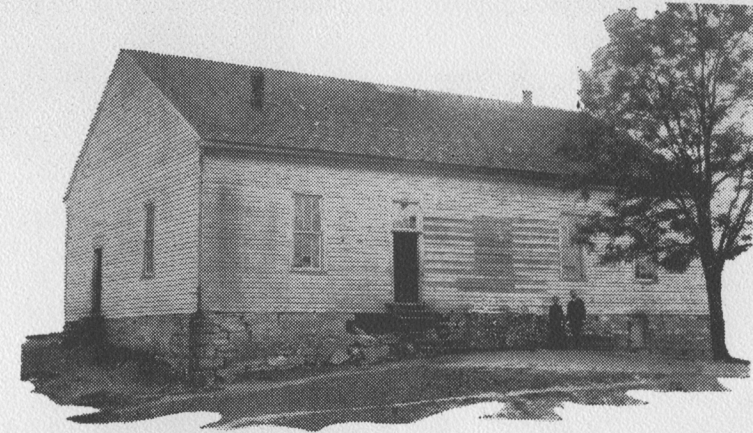

National Alumni Banquet

Theme

Morristown College  
Second Century Renaissance

*April 24th, 1982*

*7:00 p.m.*

## Our Early Beginning

First Class Room Building Morristown College, 1881