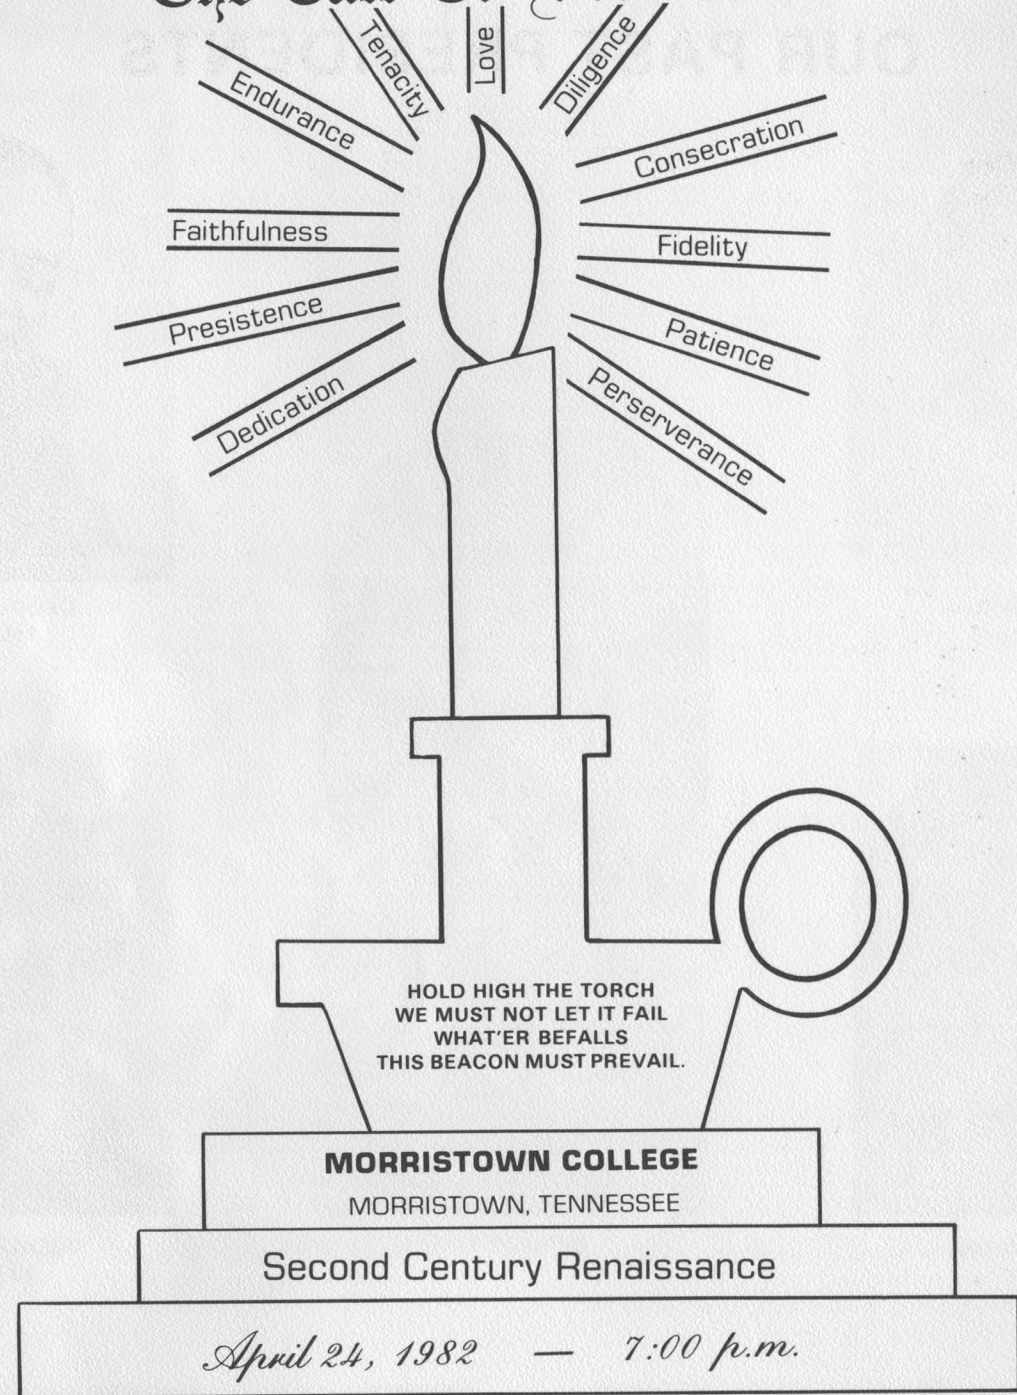

The Call To Dedication

Morristown Area Members Of The Century Club

Alberta Cain
Willie Mae Crawford
Pauline Bishop
Claudia Easterly
George Easterly
Willie Ennis
Paul Fuller

Cliffert McMahan
Charlsie McNair
Annie Nichols
Samuel Richardson
Nena Smith
Jocelyn Spralley
Berneice Taylor

Banquet Program

Mrs. Edith Ingram, Chairperson

Invocation

The Dinner

Greetings — The College ..... Mr. Lanny Bowers

Greetings — The Alumni

Duet ..... Mr. W. F. Breedlove
Mr. Eugene Goodson

Introduction of Speaker ..... Mr. Paul Fuller

Address ..... Dr. Charles Wade

Solo

Presentation ..... Mrs. W. M. Crawford

Induction of Graduates

The Alma Mater