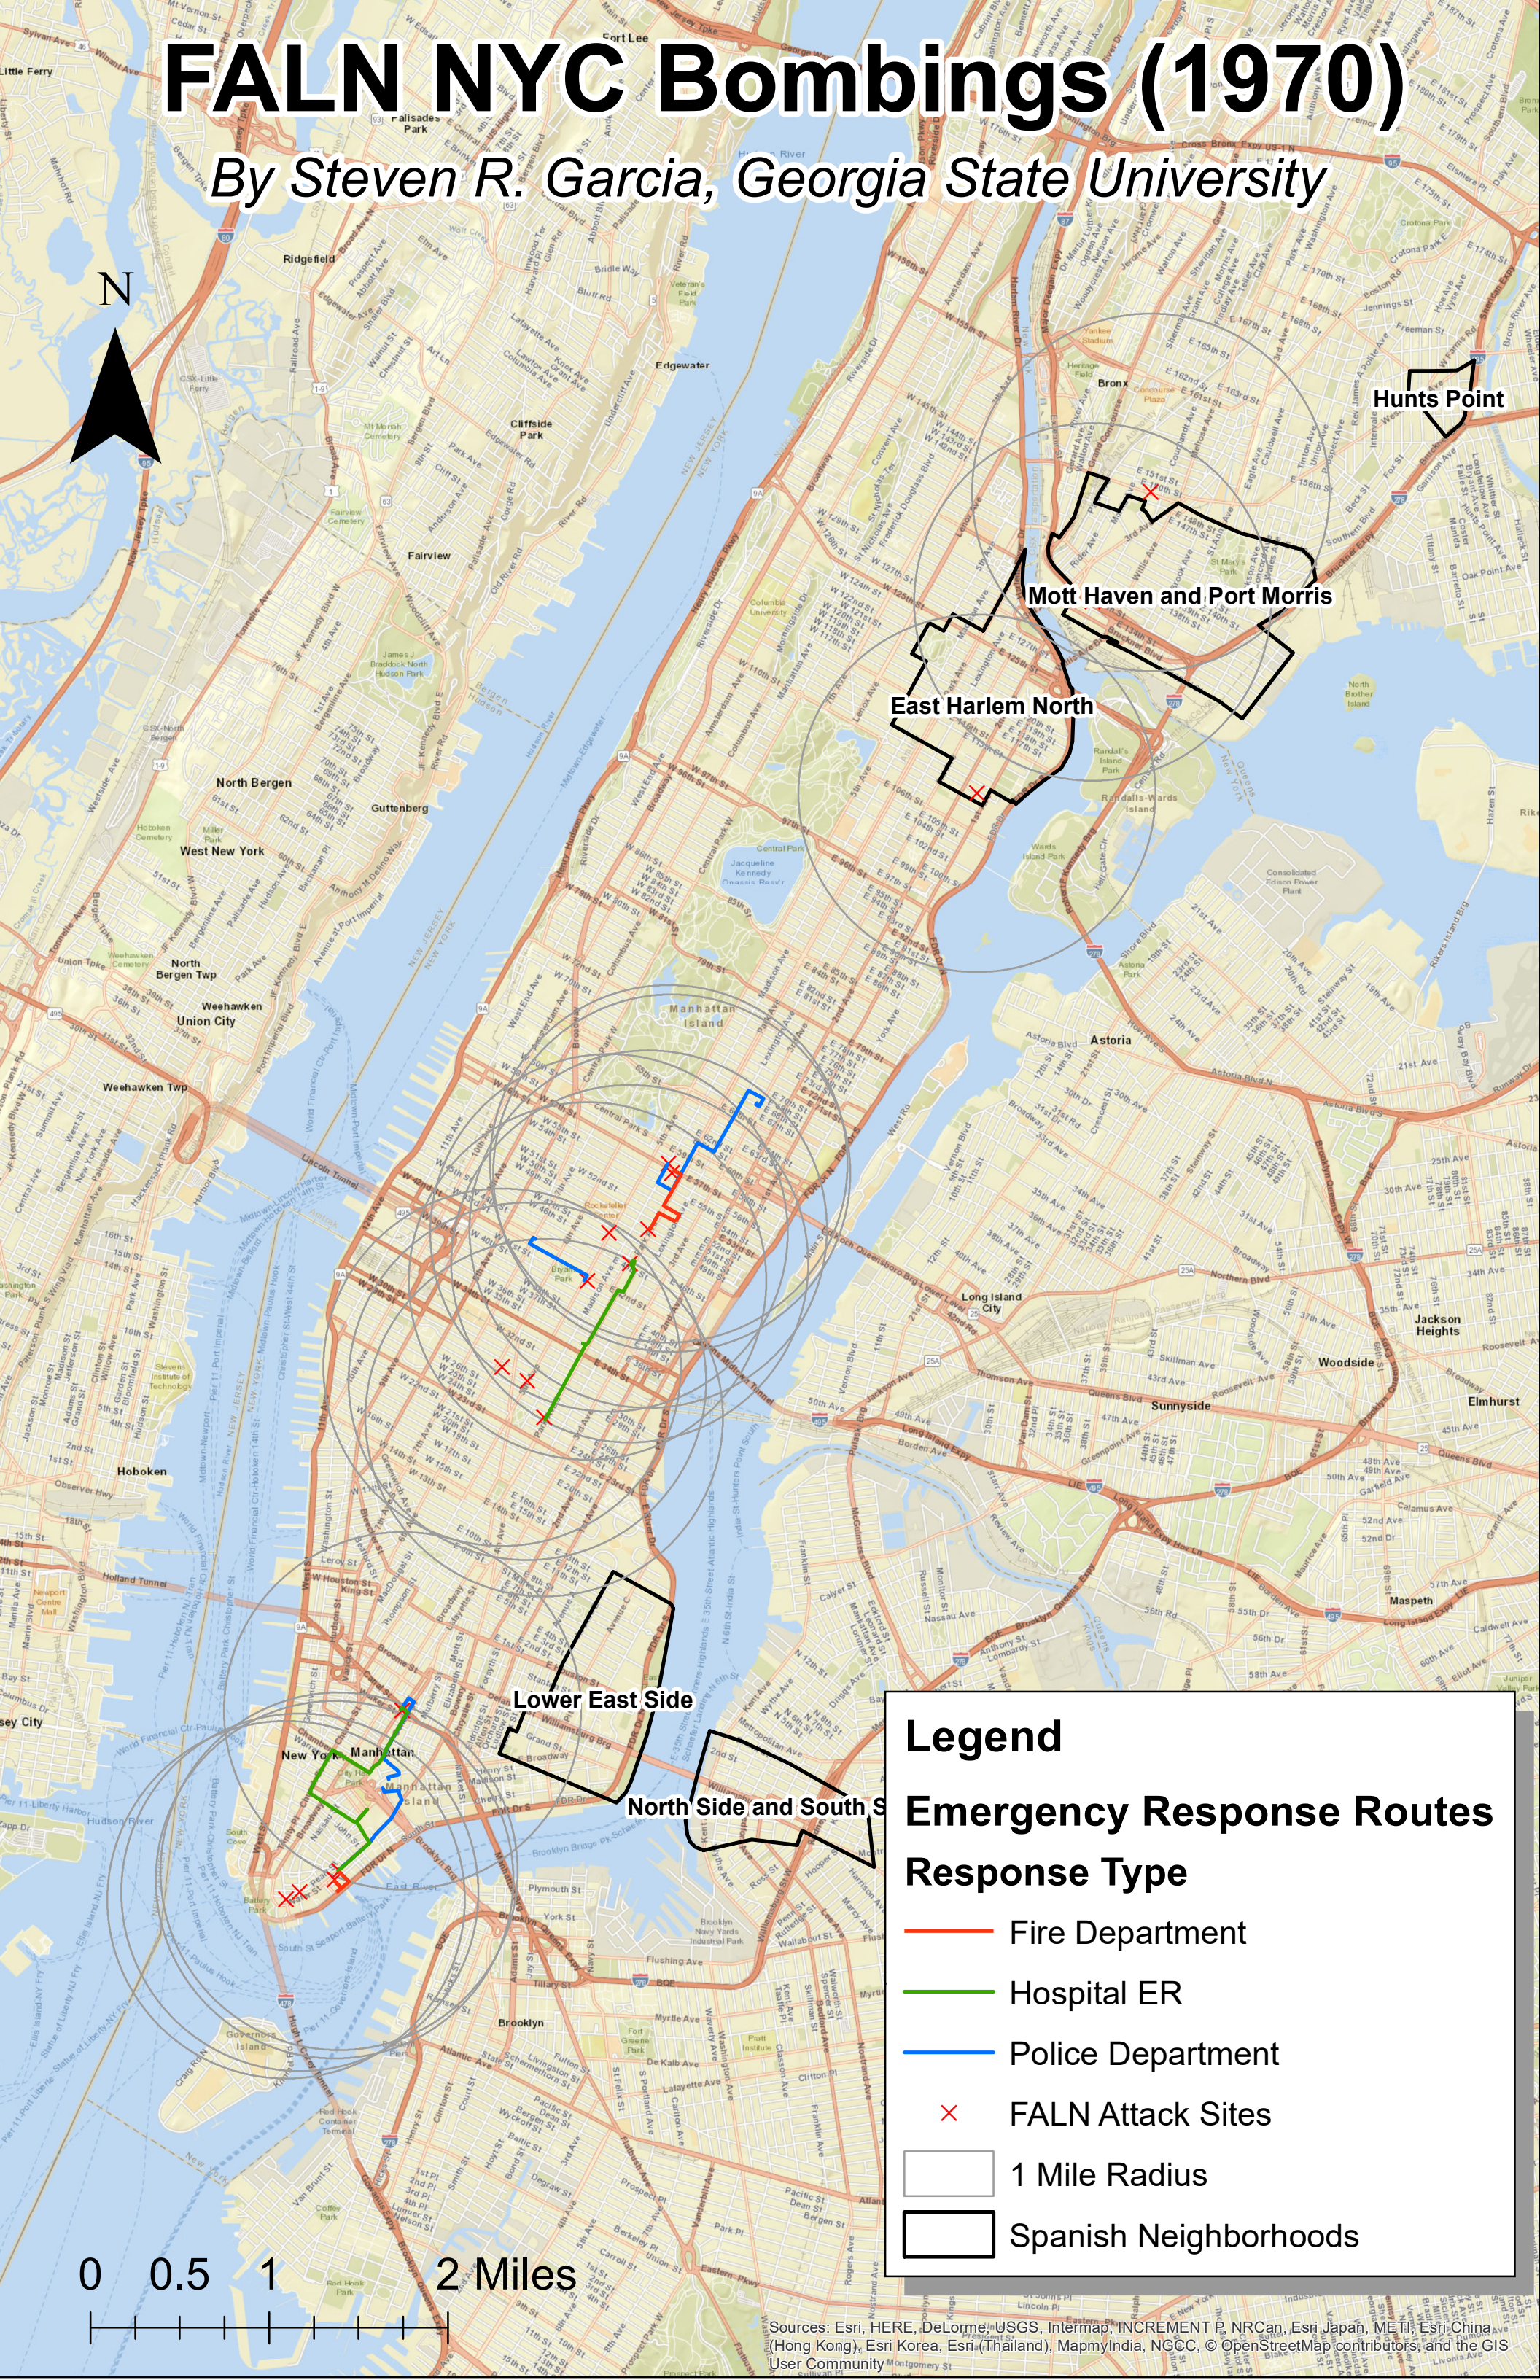

FALN NYC Bombings (1970)

By Steven R. Garcia, Georgia State University

Legend

Emergency Response Routes

Response Type

- Fire Department
- Hospital ER
- Police Department
- × FALN Attack Sites
- 1 Mile Radius
- Spanish Neighborhoods

Sources: Esri, HERE, DeLorme, USGS, Intermap, INCREMENT P, NRCan, Esri Japan, MEIT, Esri-China (Hong Kong), Esri Korea, Esri-(Thailand), MapmyIndia, NGCC, © OpenStreetMap contributors, and the GIS User Community