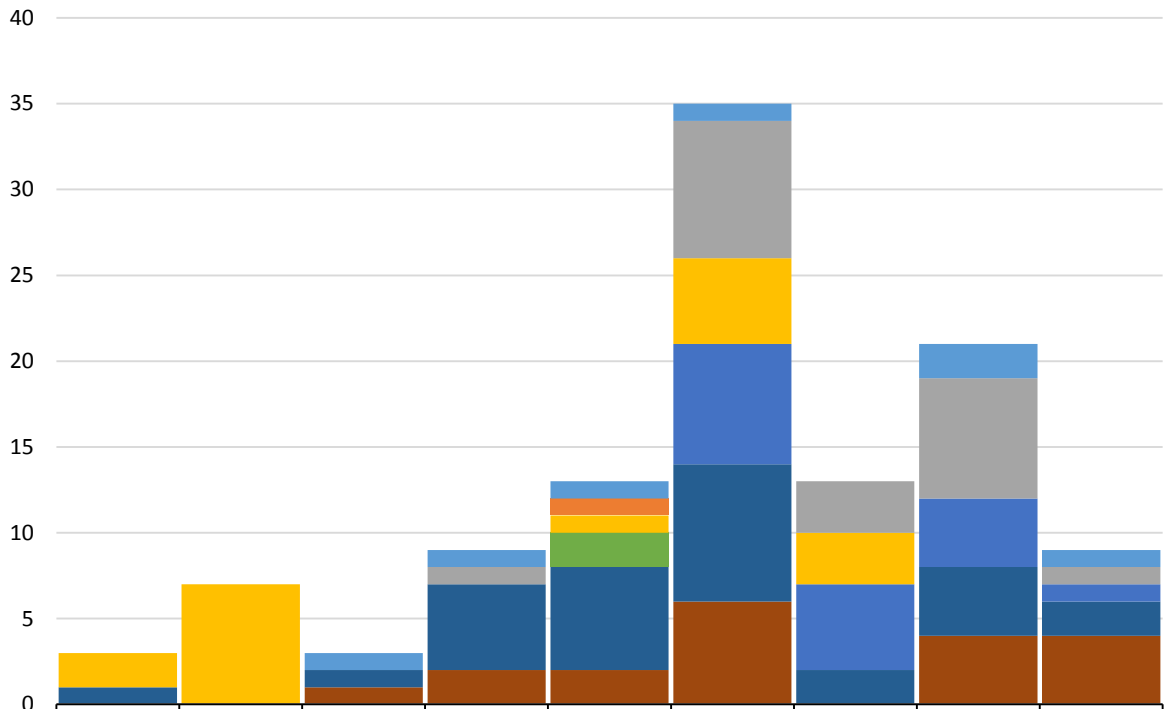

Fantastic Fest Charts: Breakdown of the Festival, 2005-2013

Fantastic Fest Events Programmed Per Festival Year

	2005	2006	2007	2008	2009	2010	2011	2012	2013
awards	0	0	1	1	1	1	0	2	1
celebrity	0	0	0	0	1	0	0	0	0
contest	0	0	0	1	0	8	3	7	1
discussion	2	7	0	0	1	5	3	0	0
games	0	0	0	0	0	7	5	4	1
lounge	0	0	0	0	2	0	0	0	0
party	1	0	1	5	6	8	2	4	2
performance	0	0	1	2	2	6	0	4	4