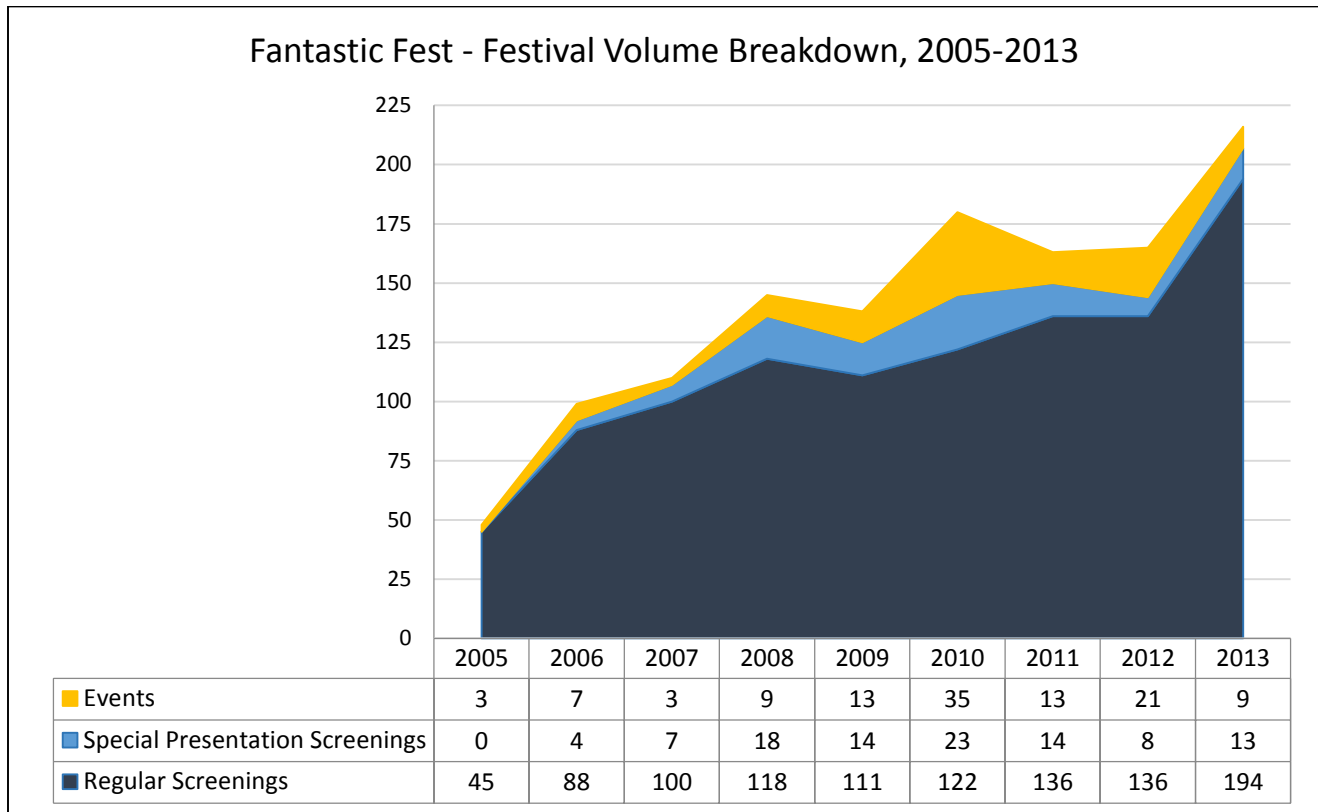

Fantastic Fest Charts: Breakdown of the Festival, 2005-2013

Fantastic Fest Events Programmed Per Festival Year

	2005	2006	2007	2008	2009	2010	2011	2012	2013
awards	0	0	1	1	1	1	0	2	1
celebrity	0	0	0	0	1	0	0	0	0
contest	0	0	0	1	0	8	3	7	1
discussion	2	7	0	0	1	5	3	0	0
games	0	0	0	0	0	7	5	4	1
lounge	0	0	0	0	2	0	0	0	0
party	1	0	1	5	6	8	2	4	2
performance	0	0	1	2	2	6	0	4	4