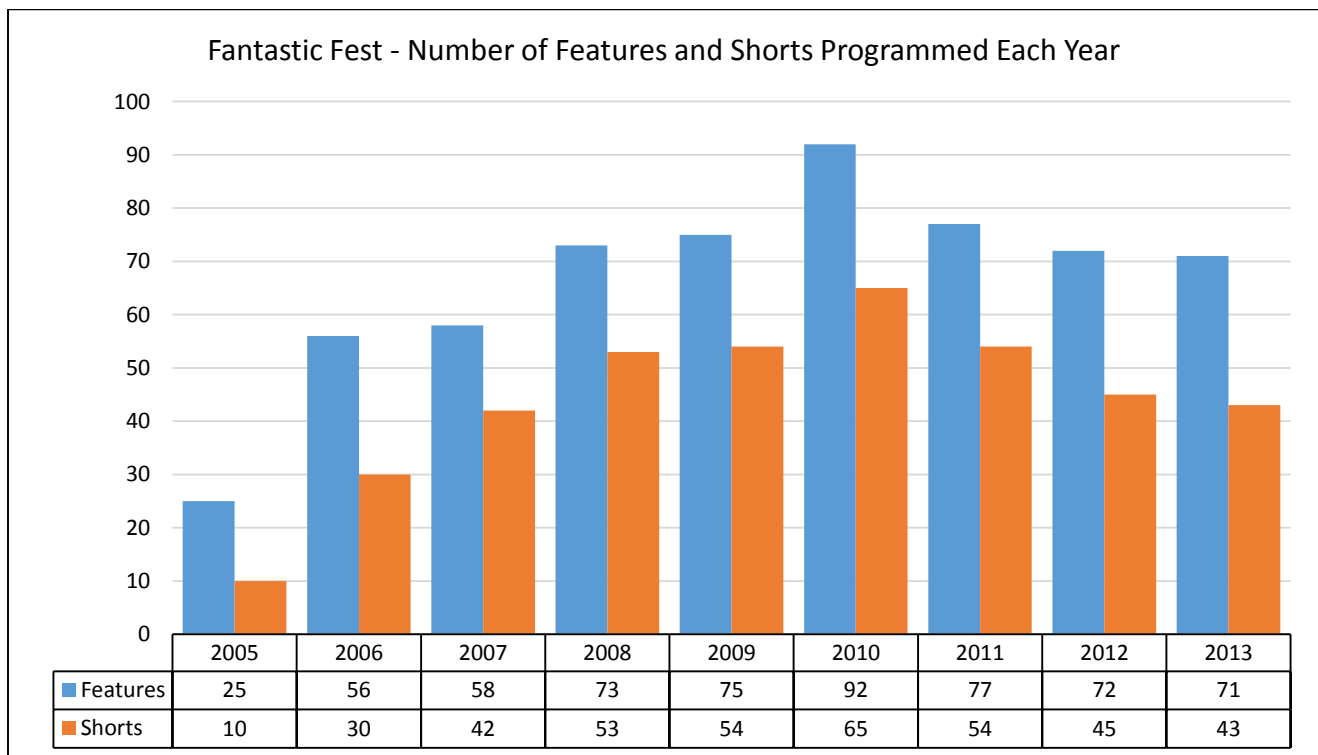

Fantastic Fest Charts: Breakdown of the Festival, 2005-2013

Fantastic Fest Events Programmed Per Festival Year

	2005	2006	2007	2008	2009	2010	2011	2012	2013
awards	0	0	1	1	1	1	0	2	1
celebrity	0	0	0	0	1	0	0	0	0
contest	0	0	0	1	0	8	3	7	1
discussion	2	7	0	0	1	5	3	0	0
games	0	0	0	0	0	7	5	4	1
lounge	0	0	0	0	2	0	0	0	0
party	1	0	1	5	6	8	2	4	2
performance	0	0	1	2	2	6	0	4	4