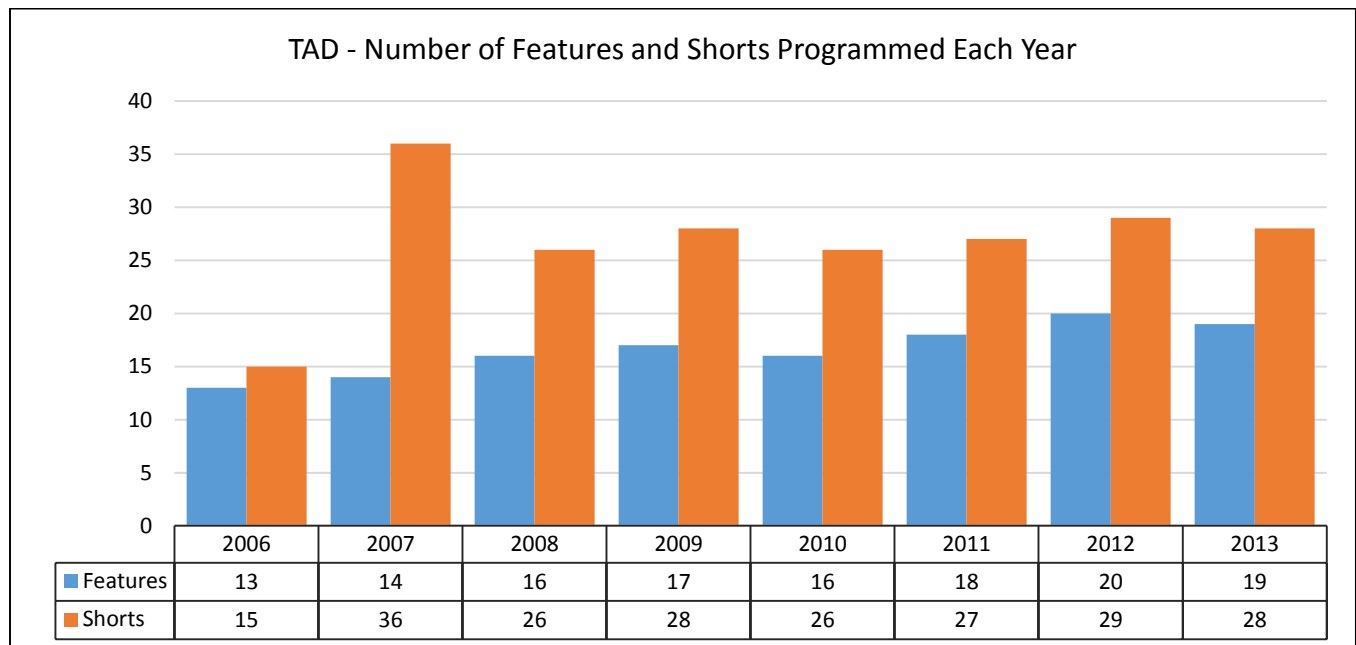

## Toronto After Dark Charts: Breakdown of the Festival, 2006-2013

TAD - Events Programmed Per Festival Year