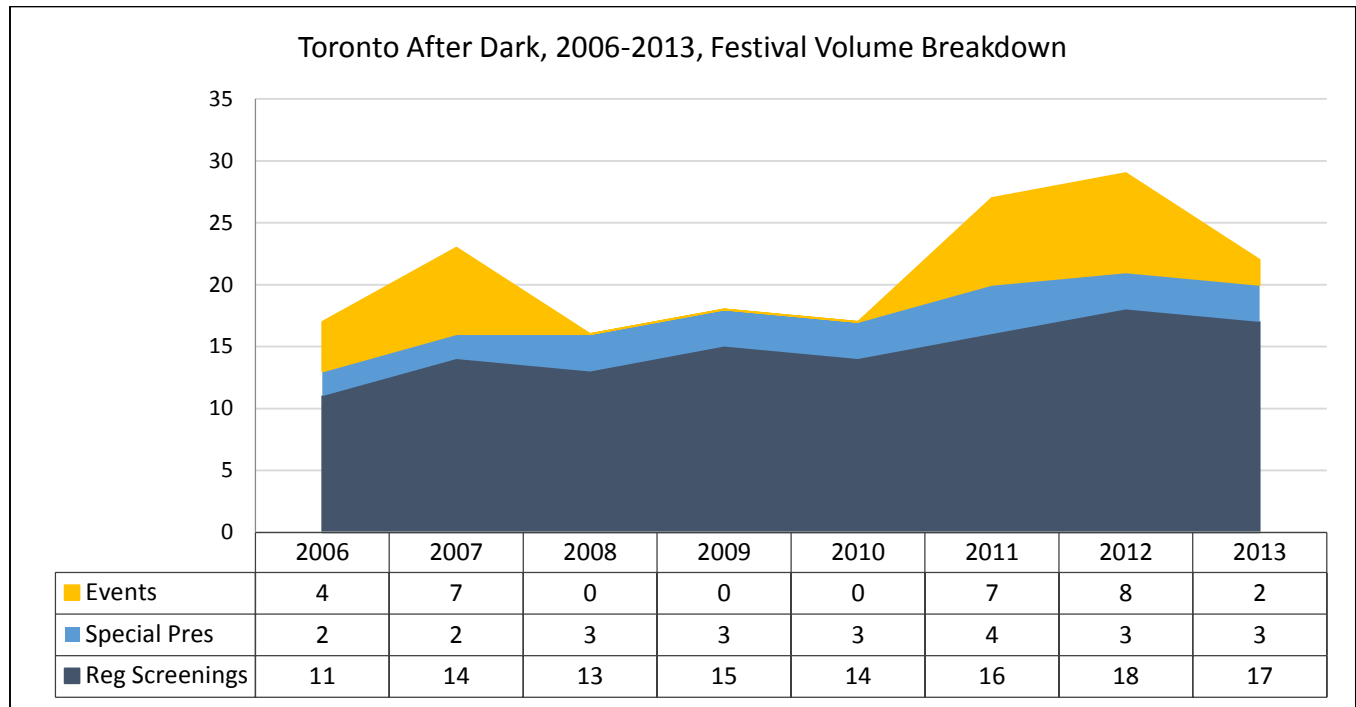

## Toronto After Dark Charts: Breakdown of the Festival, 2006-2013

TAD - Events Programmed Per Festival Year