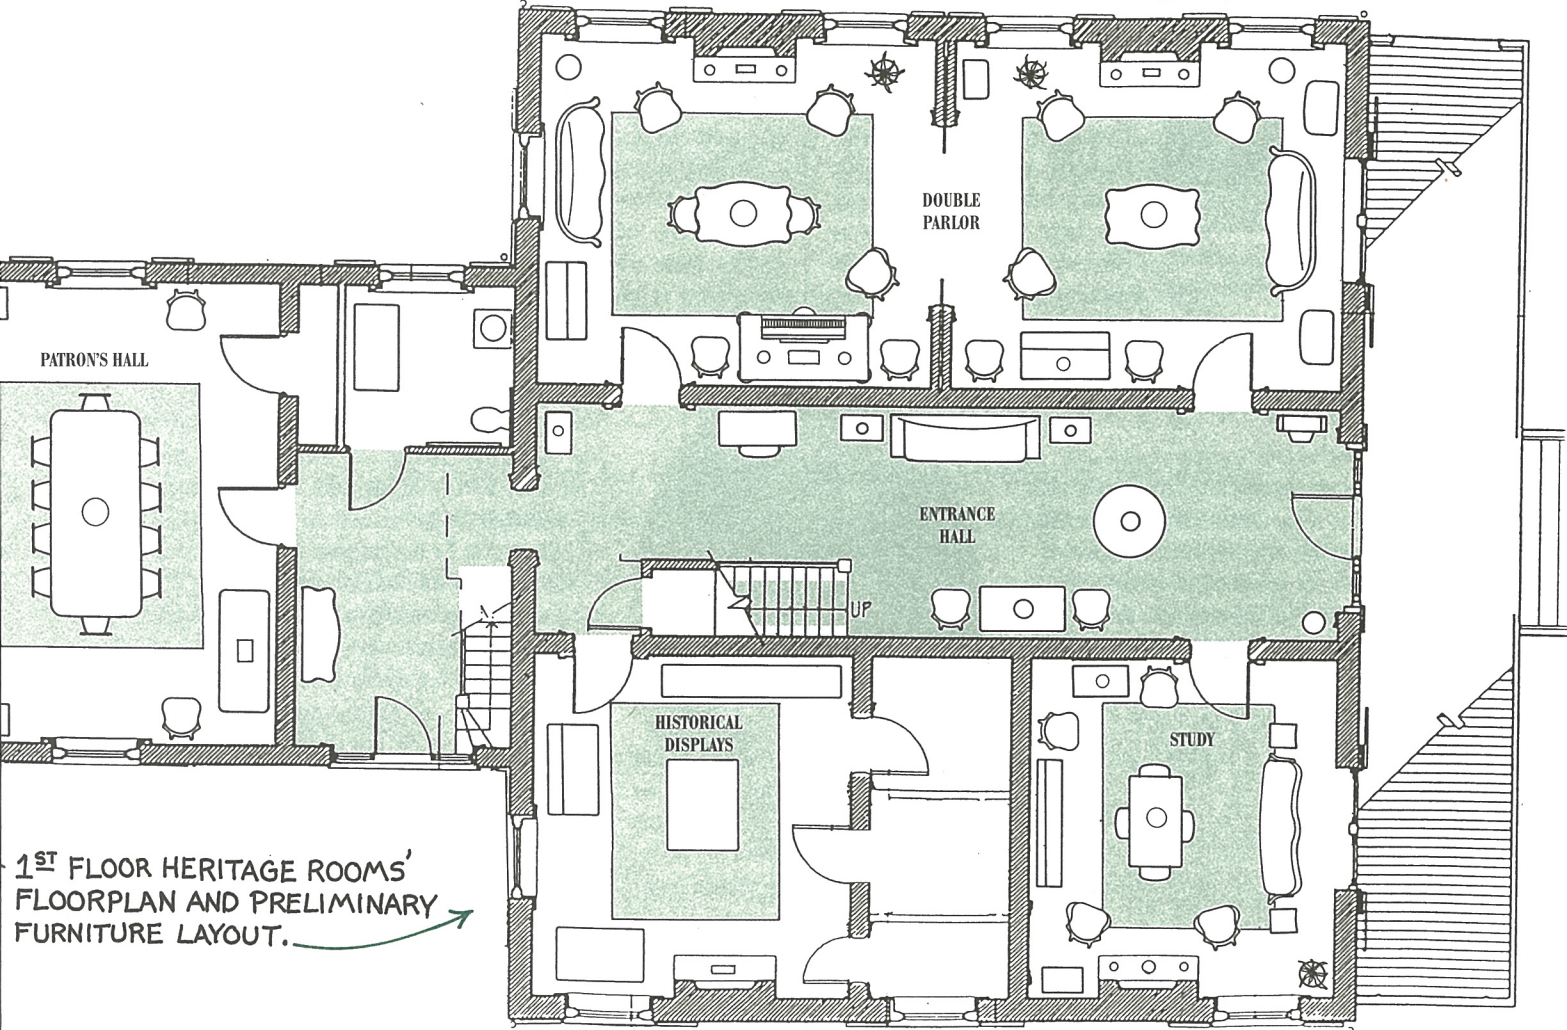

ANTIQUE ELECTRIFIED GASOLIER
LAMP FIXTURES OF THE PERIOD.

CUSTOM DESIGN AND PRODUCE
APPROPRIATE PERIOD WINDOW
TREATMENTS.

1ST FLOOR HERITAGE ROOMS'
FLOORPLAN AND PRELIMINARY
FURNITURE LAYOUT.

ORIGINAL MIRRORS

REPAIR AND RETAIN ALL ORIGINAL
WOODWORK AND FLOORS. REPLACE
MISSING GREEK REVIVAL
INTERIOR DOORS AND GRAIN WITH
A MAHOGANY FINISH.
REPLICATE AND INSTALL
ORIGINAL STAIRCASE, NEWEL
POST, RAILING AND BALUSTRADES.