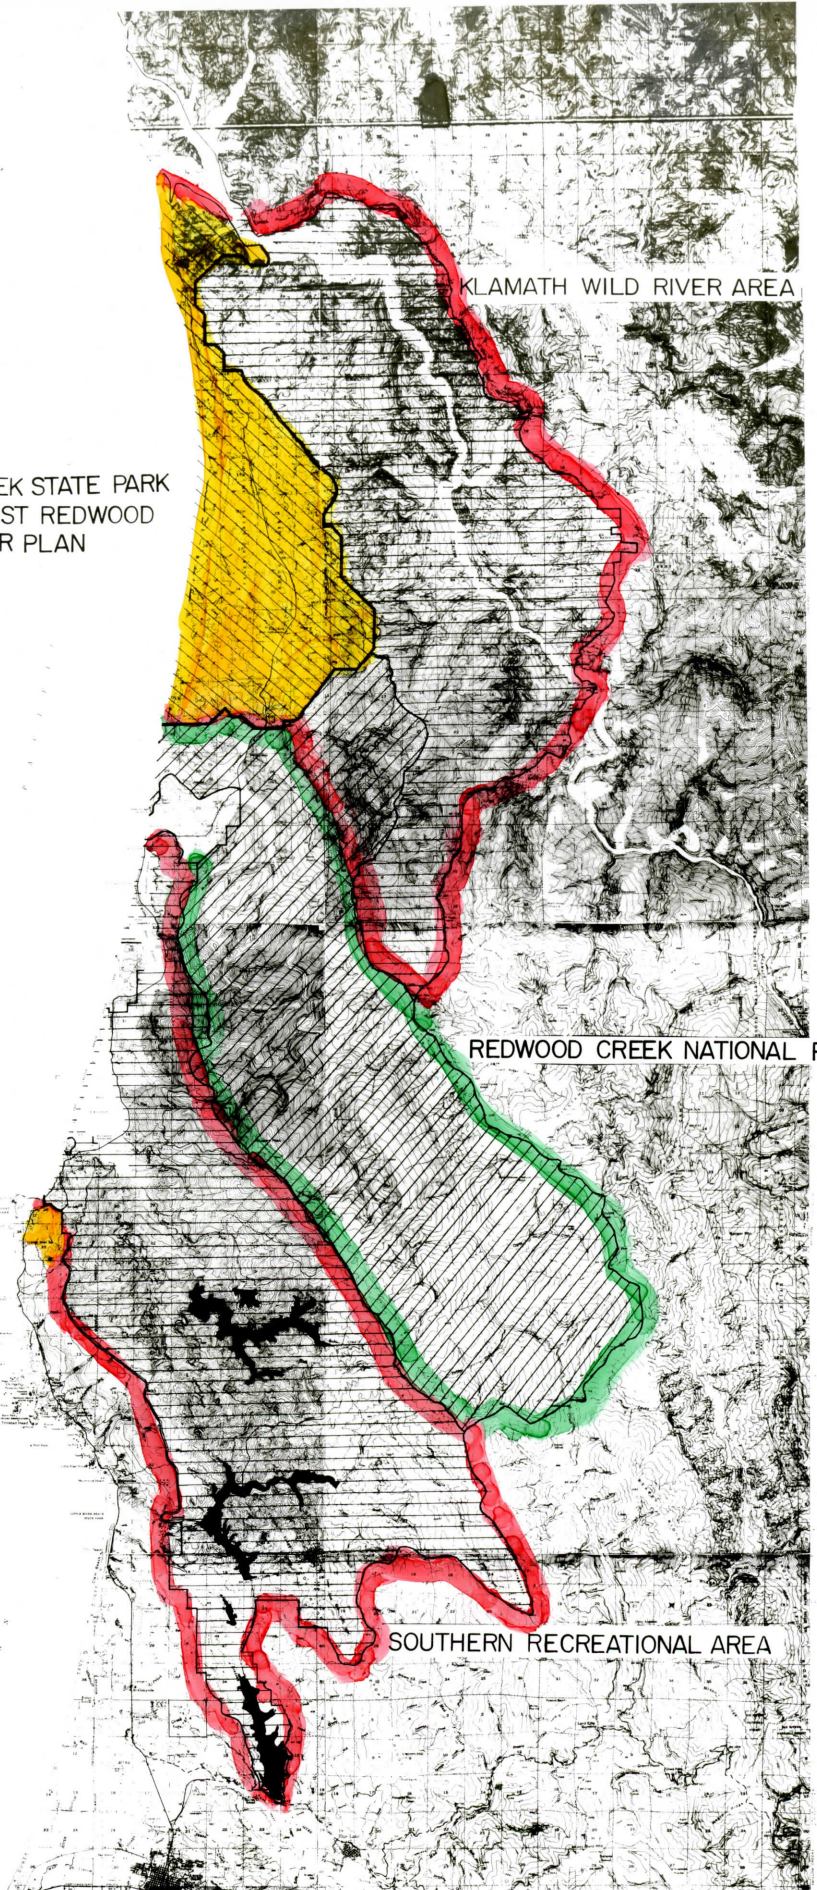

PRAIRIE CREEK STATE PARK
NORTH COAST REDWOOD
MASTER PLAN

KLAMATH WILD RIVER AREA

REDWOOD CREEK NATIONAL PARK

SOUTHERN RECREATIONAL AREA