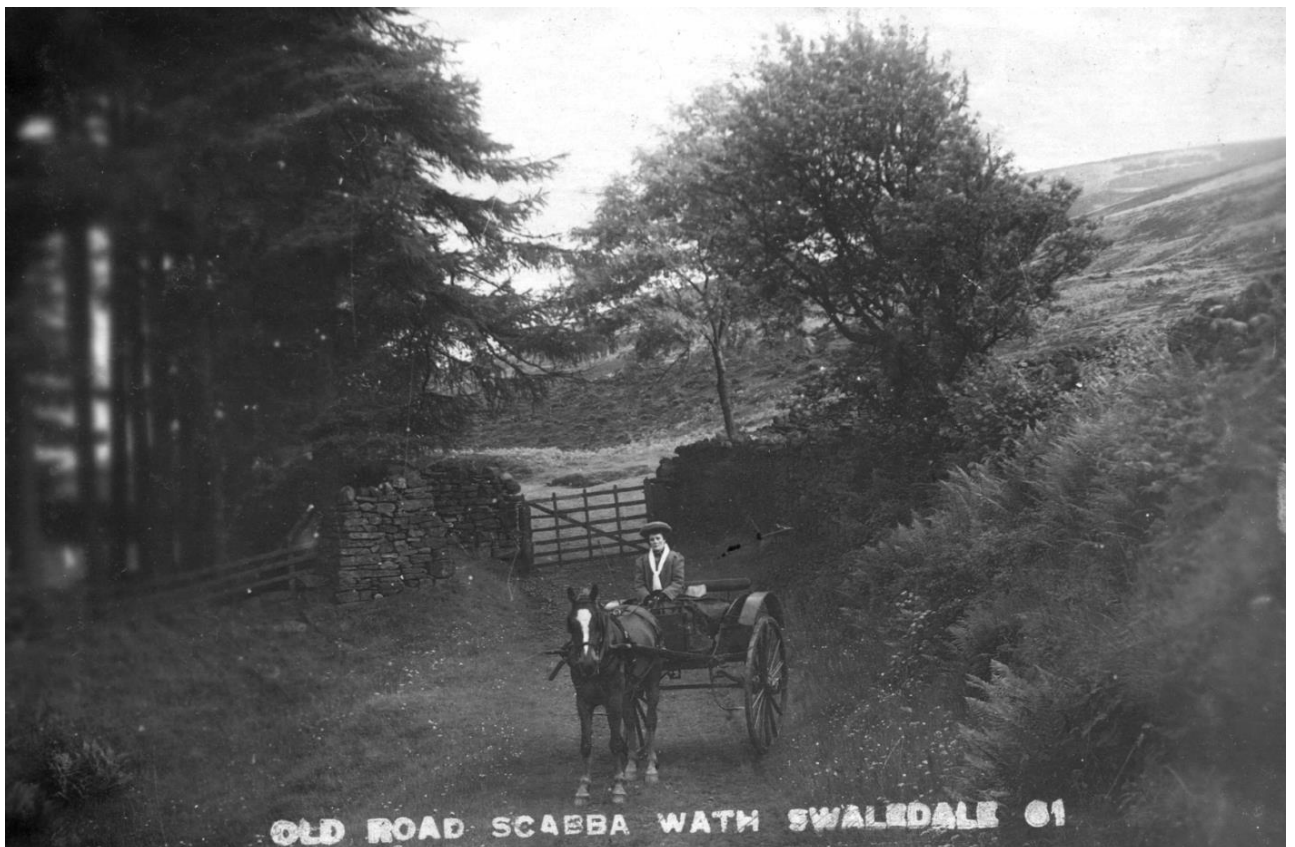

Bygone Days in Swaledale - Melbecks Collection 1

Low Whita Bridge

Bygone Days in Swaledale - Melbecks Collection 1

Main road near Scabba Wath Bridge

Images reproduced with kind permission from the Millennium Collection by David Bulman
These images should not be copied, sold or reproduced without permission.
Keld Resource Centre Archive