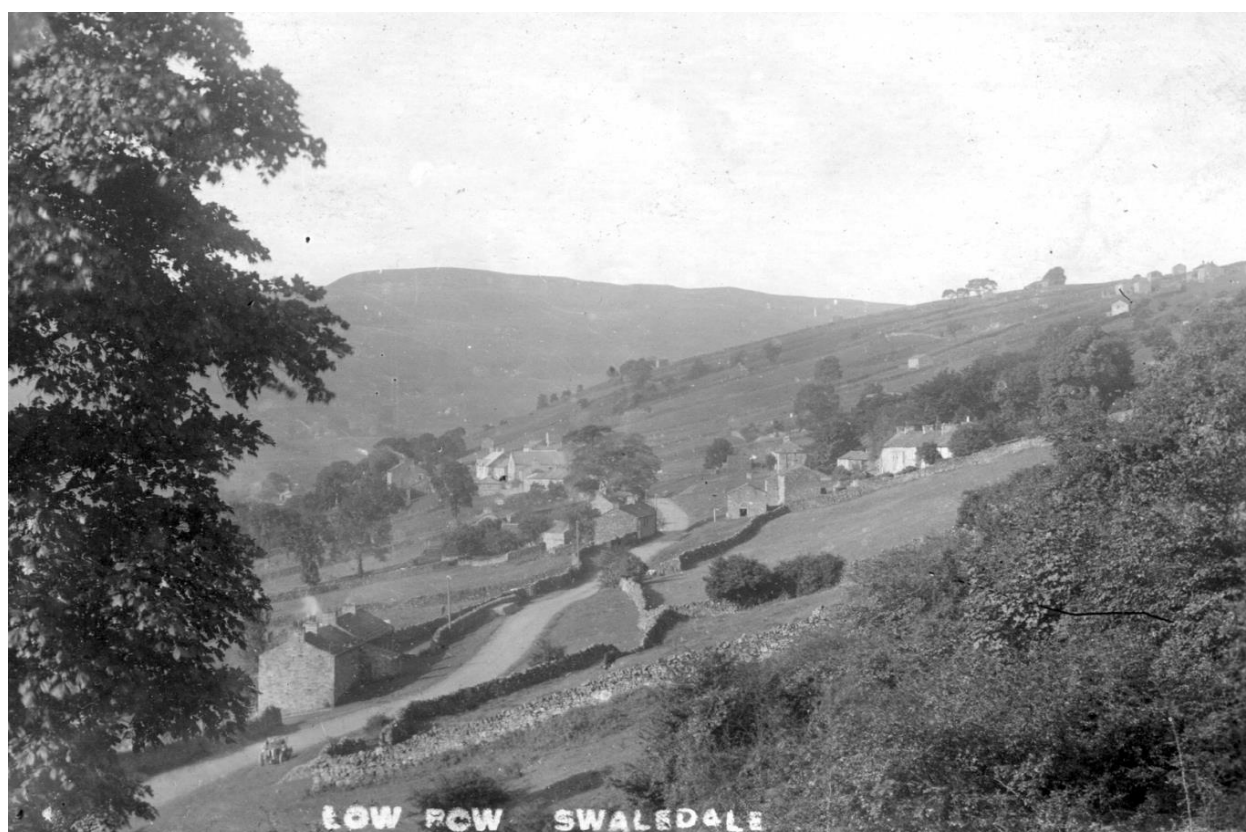

View of Low Row from Peep'o'Day