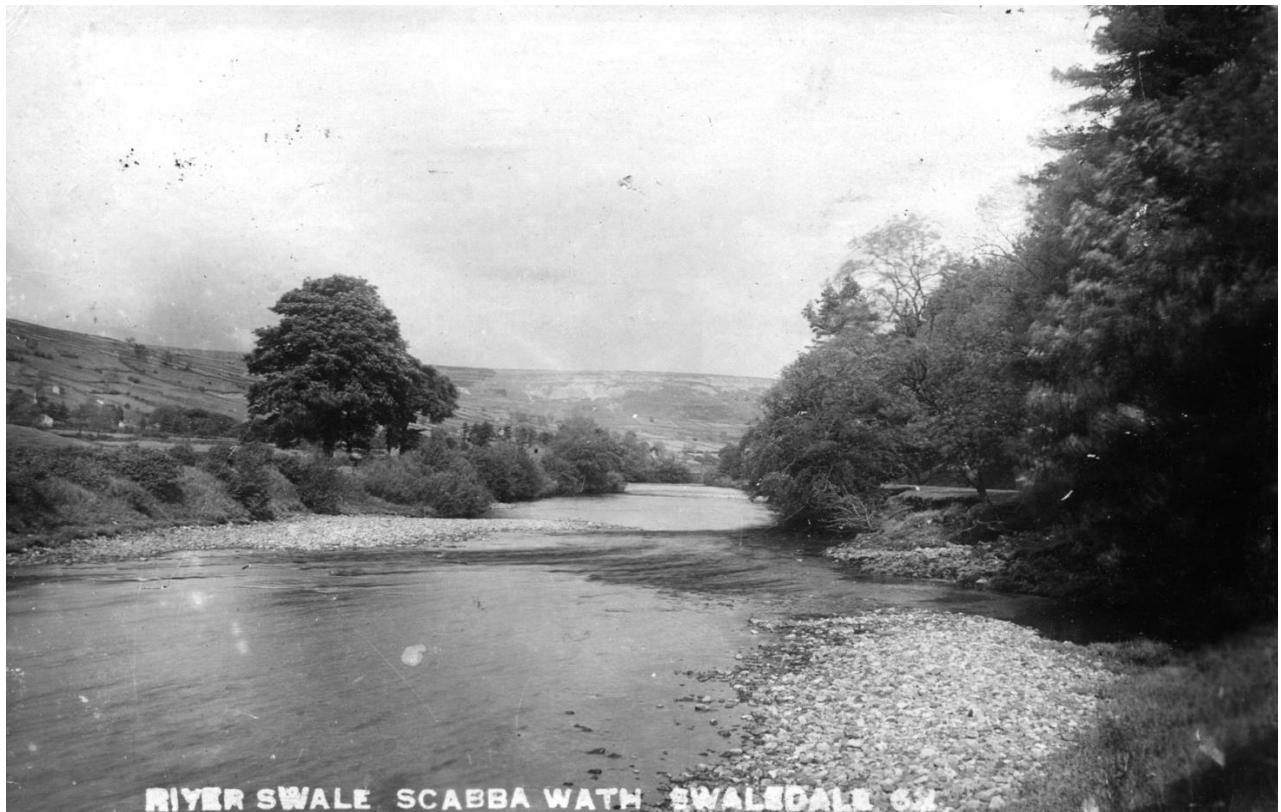

Bygone Days in Swaledale - Melbecks Collection 1

Scabba Wath