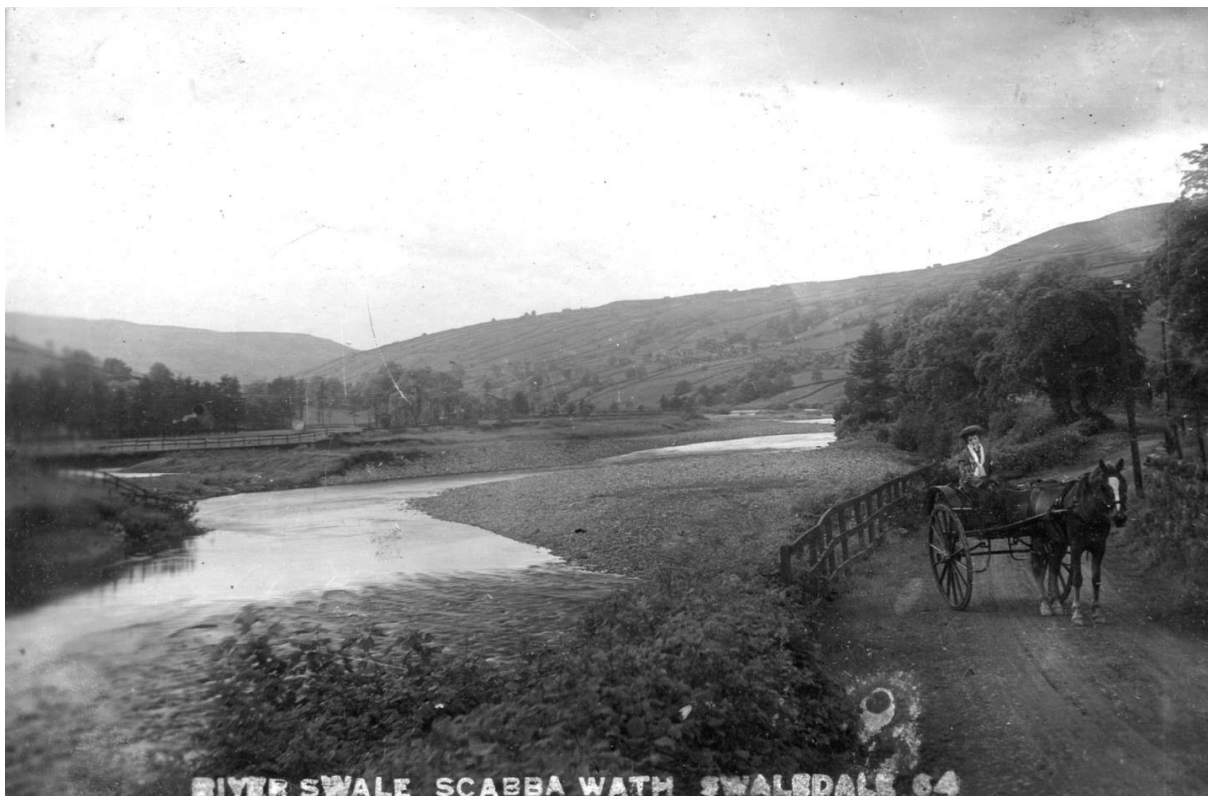

Bygone Days in Swaledale - Melbecks Collection 1

Low Whita Bridge

Bygone Days in Swaledale - Melbecks Collection 1

Main road near Scabba Wath Bridge

Images reproduced with kind permission from the Millennium Collection by David Bulman
These images should not be copied, sold or reproduced without permission.
Keld Resource Centre Archive