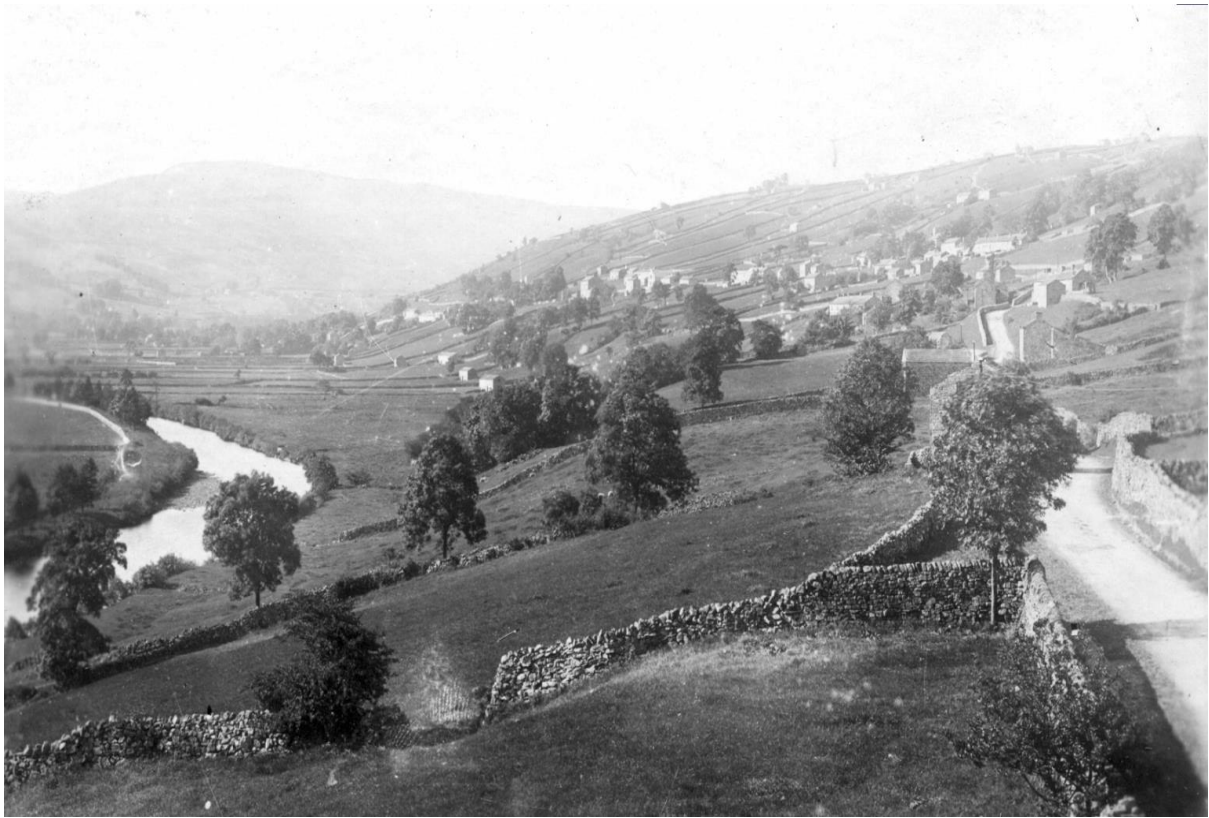

Bygone Days in Swaledale - Melbecks Collection 1

Scabba Wath

Robin Gate, near Low Row

Bygone Days in Swaledale - Melbecks Collection 1

Low Row and Feethams

Main Road looking down to Wood End

Bygone Days in Swaledale - Melbecks Collection 1