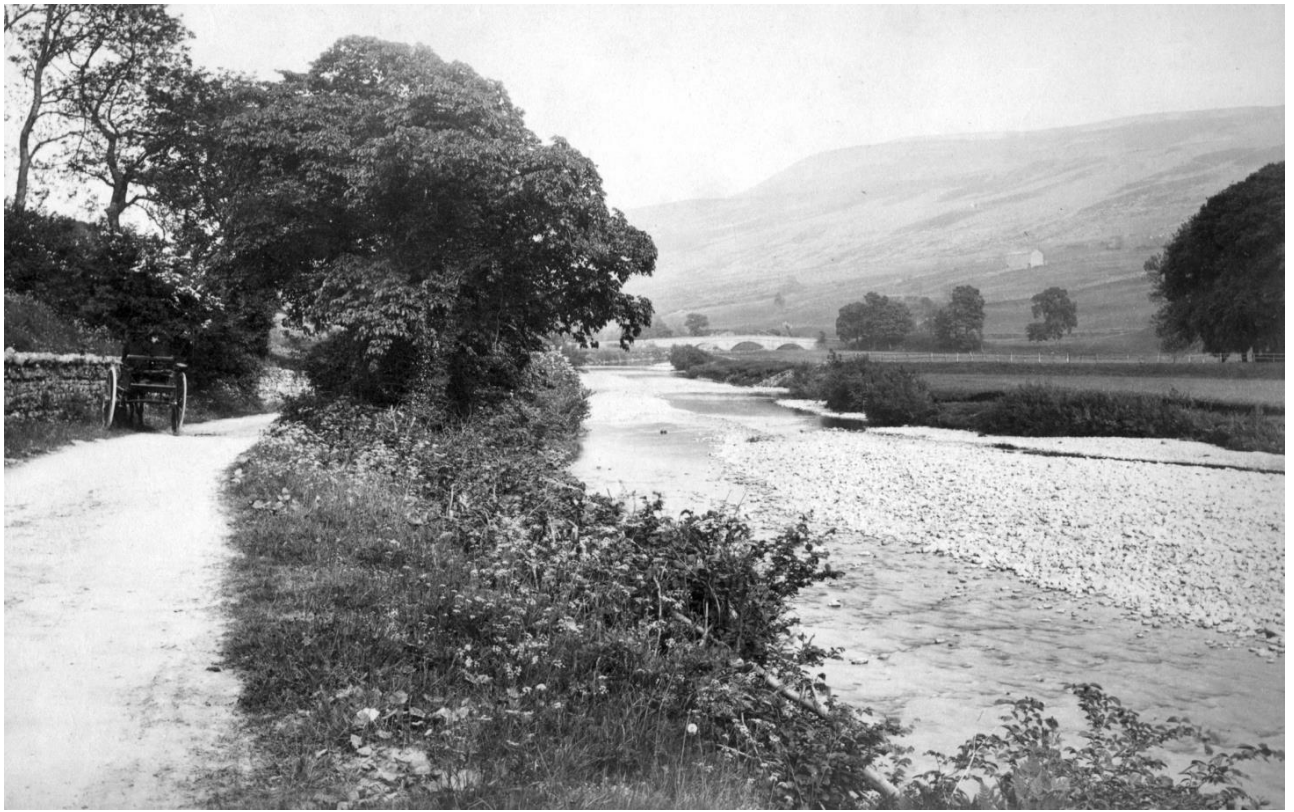

Bygone Days in Swaledale - Melbecks Collection 1

Low Whita Bridge

Bygone Days in Swaledale - Melbecks Collection 1

Main road near Scabba Wath Bridge

Images reproduced with kind permission from the Millennium Collection by David Bulman
These images should not be copied, sold or reproduced without permission.
Keld Resource Centre Archive