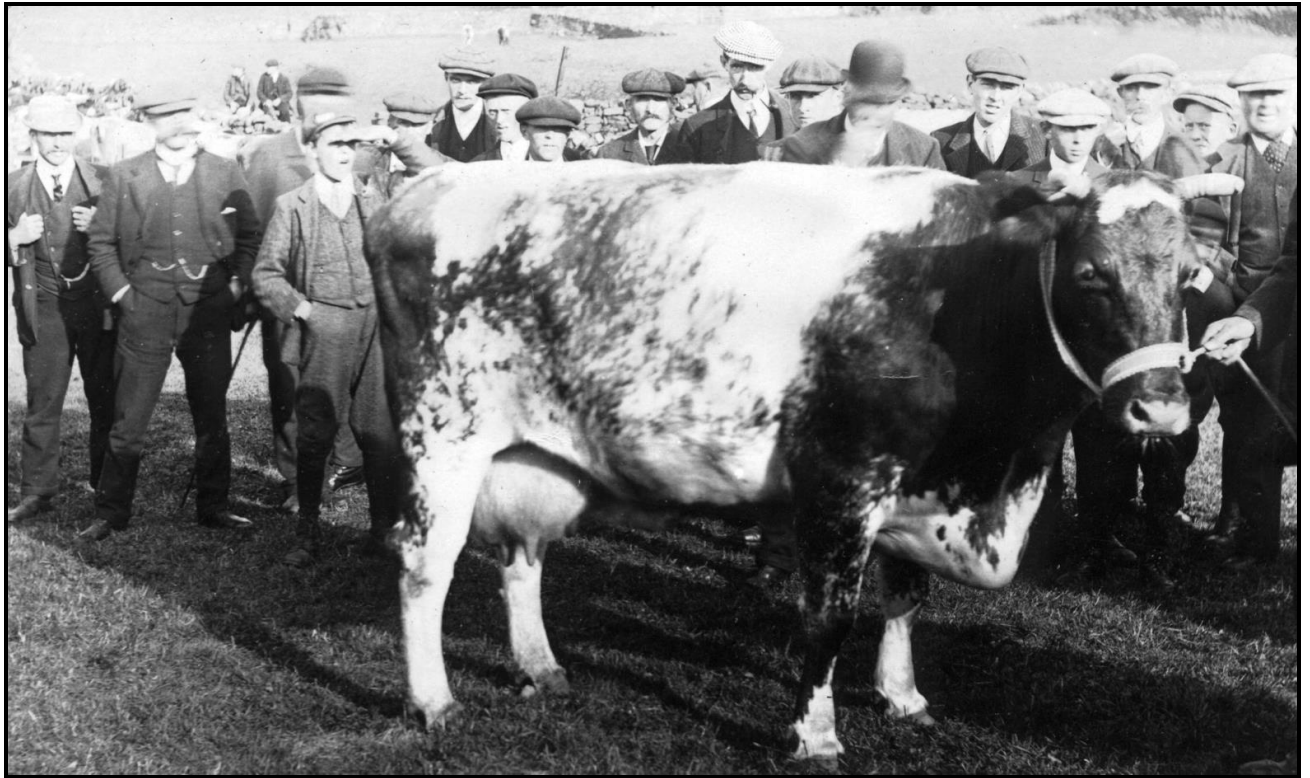

Bygone Days in Swaledale - Farming Life

Sheep dipping on Whitaside

Haytime

Bygone Days in Swaledale - Farming Life

1917

Hay making in Swaledale

Images reproduced with kind permission from the Millennium Collection by David Bulman, unless alternative credit
These images should not be copied, sold or reproduced without permission.
Keld Resource Centre Archive

Bygone Days in Swaledale - Farming Life

Haymaking in Swaledale

Bygone Days in Swaledale - Farming Life

Hay making with the Guides

Driving sheep towards the Buttertubs (Joan Moody)

Bygone Days in Swaledale - Farming Life

Traditional Hay Time near Low Row

Bygone Days in Swaledale - Farming Life

Judging cows at a village show

Party of grouse beaters

Images reproduced with kind permission from the Millennium Collection by David Bulman, unless alternative credit