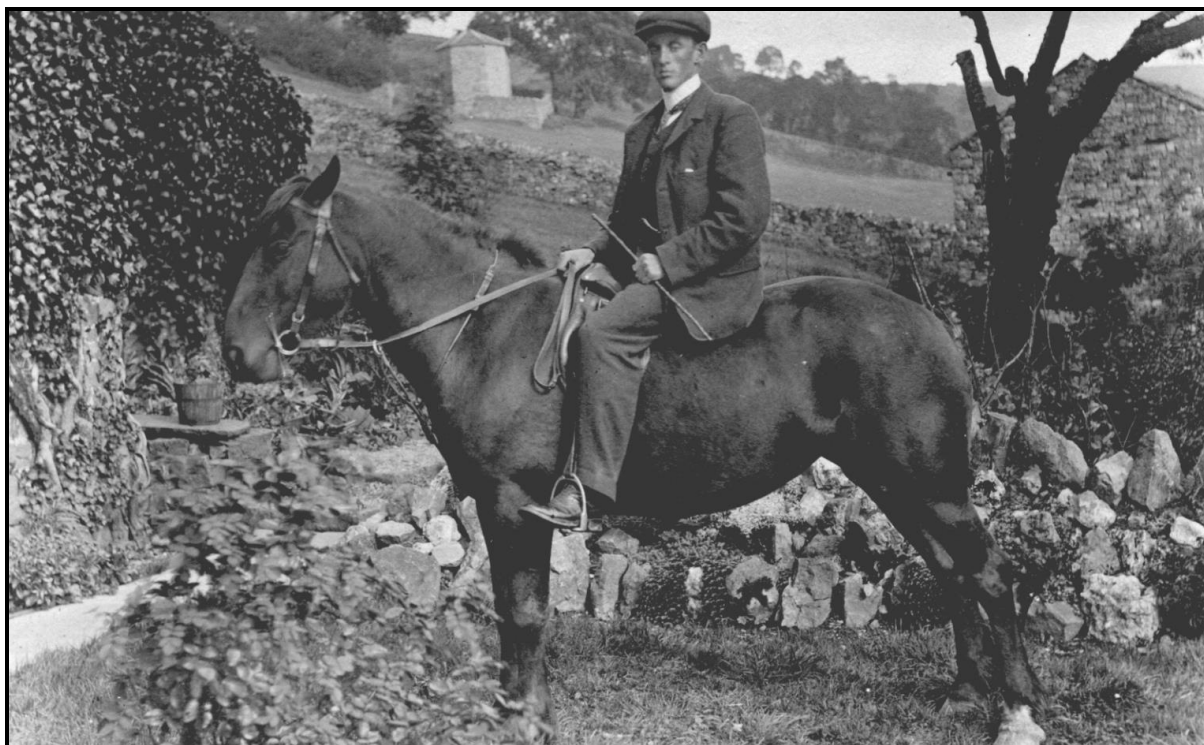

Bygone Days in Swaledale - Farming Life

Man on Horse